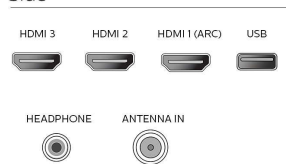

- Ease of Installation: Autostore
- Multimedia: auto slideshow, USB media browser

Multimedia Applications

- Multimedia connections: USB memory class device
- Playback Formats: MP3, JPEG Still pictures, MPEG1, MPEG2, H.264/MPEG-4 AVC, MPEG 4 SP/ASP, H.265/HEVC, AAC, WAVE

Tuner/Reception/Transmission

- Aerial Input: 75 ohm F-type
- TV system: ATSC, NTSC
- Video Playback: NTSC
- Tuner bands: UHF, VHF

Connectivity

- Other connections: Ethernet, Headphone out, PC-In VGA, Wireless LAN 802.11ac MIMO
- EasyLink (HDMI-CEC): One touch play, Power status, System info (menu language), Remote control pass-through, System audio control, System standby
- Audio Output - Digital: Optical (TOSLINK)
- AV 1: Shared audio L/R in, CVBS/YPbPr
- USB: USB
- HDMI 1: Shared audio L/R in, HDMI (Audio Return Channel)
- HDMI 2: HDMI, Shared audio L/R in
- HDMI 3: HDMI, Shared audio L/R in

Power

- Mains power: 120V/60Hz
- Power consumption: 155 W
- Standby power consumption: < 0.5W
- Ambient temperature: 5°C to 40°C (41°F to 104°F)

Dimensions

- Product weight (lb): 33.07 lb
- Box height (inch): 33.2 inch
- Box width (inch): 55.7 inch
- Box depth (inch): 7.5 inch
- Wall mount compatible: 300 x 300 mm
- Set Width (inch): 49.4 inch
- Set Height (inch): 29.2 inch
- Set Depth (inch): 4.6 inch
- Set width (with stand) (inch): 49.4 inch

Connections

Side