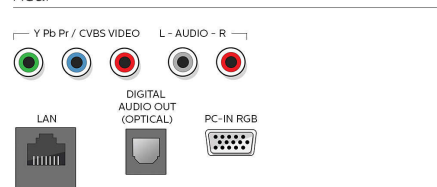

Rear

Issue date 2023-12-11

Version: 2.1.1

UPC: 6 09585 24997 4

© 2023 Koninklijke Philips N.V.
All Rights reserved.

Specifications are subject to change without notice.
Trademarks are the property of Koninklijke Philips N.V.
or their respective owners.

www.philips.com