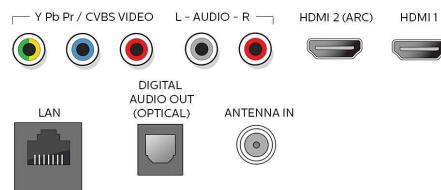

Multimedia Applications

- Multimedia connections: USB memory class device
- Playback Formats: MP3, JPEG Still pictures, MPEG1, MPEG2, H.264/MPEG-4 AVC, H.265/HEVC, AAC, WAVE, AC3, MPEG4

Tuner/Reception/Transmission

- Aerial Input: 75 ohm F-type
- TV system: ATSC, NTSC
- Video Playback: NTSC
- Tuner bands: UHF, VHF

Connectivity

- Other connections: Ethernet, Headphone out, Wireless LAN 802.11ac MIMO
- EasyLink (HDMI-CEC): One touch play, Power status, System info (menu language), Remote control pass-through, System audio control, System standby
- Audio Output - Digital: Optical (TOSLINK)
- AV 1: Shared audio L/R in, CVBS/YPbPr
- USB: USB
- HDMI 1: Shared audio L/R in, HDMI
- HDMI 2: Shared audio L/R in, HDMI (Audio Return Channel)
- HDMI 3: HDMI, Shared audio L/R in

Power

- Mains power: 120V/60Hz
- Power consumption: 90 W
- Standby power consumption: $0.5W$
- Ambient temperature: 5°C to 40°C (41°F to 104°F)

Dimensions

- Product weight (lb): 17.0 lb
- Box height (inch): 25.6 inch
- Box width (inch): 41.7 inch
- Box depth (inch): 6.4 inch
- Wall mount compatible: 300 x 200 mm
- Set Width (inch): 38.1 inch
- Set Height (inch): 22.7 inch
- Set Depth (inch): 3.4 inch
- Set width (with stand) (inch): 38.1 inch
- Set depth (with stand) (inch): 7.3 inch
- Set height (with stand) (inch): 23.9 inch
- Product weight (+stand) (lb): 17.2 lb
- Weight incl. Packaging (lb): 22.5 lb

Connections

Side

Rear

Issue date 2023-12-11

Version: 3.0.1

UPC: 6 09585 25055 0

© 2023 Koninklijke Philips N.V.
All Rights reserved.

Specifications are subject to change without notice.
Trademarks are the property of Koninklijke Philips N.V.
or their respective owners.

www.philips.com