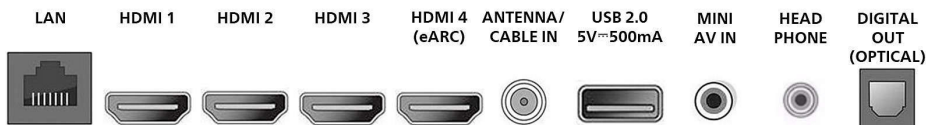

Tuner/Reception/Transmission

- TV system: ATSC, NTSC
- Video Playback: NTSC
- Tuner bands: UHF, VHF
- Aerial input: 75 ohm F-type

Connectivity

- Wireless connection: Wireless LAN (802.11ac)
- HDMI features: 4K, eARC/ARC (HDMI 4)
- EasyLink (HDMI-CEC): One touch play, Power status, System info (menu language), System audio control, System standby
- USB 2.0 inputs: 1
- HDMI inputs: 4
- Other inputs: CVBS+Audio L/R in, Digital audio out (optical), Ethernet, Headphone out
- Audio Output - Digital: Optical (TOSLINK)

Power

- Power consumption: 180 W
- Standby power consumption: $\leq 0.5\text{ W}$
- Ambient temperature: 5°C to 40°C (41°F to 104°F)
- Main power: 120V/60Hz

Dimensions

- Wall mount compatible: 400 x 300 mm
- Set dimensions (W x H x D): 56.9 x 32.8 x 3.4 inch
- Product weight: 38.91 lb
- Set dimensions with stand (W x H x D): 56.9 x 35.6 x 13.0 inch
- Box dimensions (W x H x D): 63.0 x 37.8 x 6.5 inch
- Weight incl. packaging: 52.51 lb
- Product weight with stand: 39.51 lb
- Stand width: 51.35 inch

Accessories

- Included: Batteries for remote control, Quick start guide, Remote control, Screws, Tabletop stand

Network Services

- TV Operating System: Roku OS

Issue date 2023-12-15

© 2023 Koninklijke Philips N.V.
All Rights reserved.

Version: 3.3.1

Specifications are subject to change without notice.
Trademarks are the property of Koninklijke Philips N.V.
or their respective owners.

UPC: 6 09585 25607 1

www.philips.com

* Roku, Roku TV, the Roku logo, and the purple d-pad design are trademarks of Roku, Inc. All other trademarks and logos herein are the property of their respective owners.

* The terms HDMI and HDMI HighDefinition Multimedia Interface, and the HDMI Logo are trademarks or registered trademarks of HDMI Licensing Administrator, Inc. in the United States and other countries.

* Dolby, Dolby Audio, and the double-D symbol are registered trademarks of Dolby Laboratories Licensing Corporation.

* Apple, Apple Home, AirPlay, HomeKit and Siri are trademarks of Apple Inc., registered in the U.S. and other countries and regions. This Philips Roku TV is compatible with AirPlay 2 and HomeKit, and requires iOS 12.3 or later or macOS 10.14.5 or later.

* Google and Google Home are trademarks of Google LLC. Third party features and services may be subject to change or removal without notice.

* Content resolution is based on TV compatibility and may vary by channel. Channels are subject to change, vary by region, and may require payment. Roku search does not work with all channels.

* Payment required for some channels and content. Channels can change and vary by region.