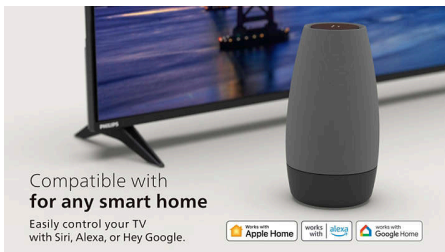

ROKU
Channel

PARAMOUNT+

7900 series QLED TV

65" class/pt

4K UHD 2160p HDR

QLED, PMR120

65PUL7973

Elegant Smart TV with a vivid display

Upgrade your viewing experience

- 4K QLED display allows for a greater color range and depth
- Dolby Vision & HDR10 support brings you closer to reality
- Dolby Atmos for the ultimate movie experience
- Perfect Motion Rate (PMR) 120 for smooth motion sharpness
- Elegant stand and 3-sided borderless design

Enjoy a world of connectivity

- Wireless LAN for seamless streaming
- Cast your mobile device via AirPlay or Roku App
- Compatible with Alexa, Google Assistant, and Apple HomeKit

Highlights

QLED Display

Experience a wider range of color, contrast and brightness output with quantum dot technology, bringing your movies even closer to reality.

Sleek borderless design

With an elegant stand and 3-sided borderless display, enhance the look of any room with this sleek TV.

Works with voice assistants

Easily control your TV from anywhere in the room with just your voice. Compatible with Siri, Alexa, or Hey Google.