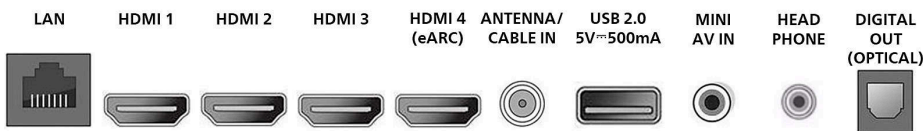

Multimedia Applications

Multimedia connections: USB Storage Device
Playback Formats: AAC (.MKV, .MP4, .MOV), AC3/EAC3 (.MKV, .MP4, .MOV, .AC3), GIF (non-animated), H.264/AVC (.MKV, .MP4, .MOV), JPG, MP3(.MP3, .MKV), PCM (.WAV, .MKV, .MP4, .MOV), PNG, H.265/HEVC

Tuner/Reception/Transmission

TV system: ATSC, NTSC
Video Playback: NTSC
Tuner bands: UHF, VHF
Aerial input: 75 ohm F-type

Connectivity

Wireless connection: Wireless LAN (802.11ac)
HDMI features: 4K, eARC/ARC (HDMI 4)
EasyLink (HDMI-CEC): One touch play, Power status, System info (menu language), System audio control, System standby
USB 2.0 inputs: 1
HDMI inputs: 4
Other inputs: CVBS+Audio L/R in, Digital audio out (optical), Ethernet, Headphone out
Audio Output - Digital: Optical (TOSLINK)

Power

Power consumption: 180 W
Standby power consumption: < 0.5 W
Ambient temperature: 5°C to 40°C (41°F to 104°F)
Main power: 120V/60Hz

Dimensions

Wall mount compatible: 400 x 300 mm
Set dimensions (W x H x D): 56.9 x 32.8 x 3.4 inch
Product weight: 38.91 lb
Set dimensions with stand (W x H x D): 56.9 x 35.6 x 13.0 inch
Box dimensions (W x H x D): 63.0 x 37.8 x 6.5 inch
Weight incl. packaging: 52.51 lb
Product weight with stand: 39.51 lb
Stand width: 51.35 inch

Accessories

Included: Batteries for remote control, Quick start guide, Remote control, Screws, Tabletop stand

Network Services

TV Operating System: Roku OS

* Roku, Roku TV, the Roku logo, and the purple d-pad design are trademarks of Roku, Inc. All other trademarks and logos herein are the property of their respective owners.

* The terms HDMI and HDMI HighDefinition Multimedia Interface, and the HDMI Logo are trademarks or registered trademarks of HDMI Licensing Administrator, Inc. in the United States and other countries.

* Dolby, Dolby Audio, and the double-D symbol are registered trademarks of Dolby Laboratories Licensing Corporation.

* Apple, Apple Home, AirPlay, HomeKit and Siri are trademarks of Apple Inc., registered in the U.S. and other countries and regions. This Philips Roku TV is compatible with AirPlay 2 and HomeKit, and requires iOS 12.3 or later or macOS 10.14.5 or later.

* Google and Google Home are trademarks of Google LLC. Third party features and services may be subject to change or removal without notice.

* Content resolution is based on TV compatibility and may vary by channel. Channels are subject to change, vary by region, and may require payment. Roku search does not work with all channels.

* Payment required for some channels and content. Channels can change and vary by region.