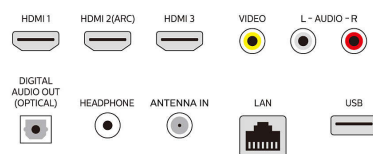

- Aerial Input: 75 ohm F-type
- TV system: ATSC, NTSC
- Video Playback: NTSC
- Tuner bands: UHF, VHF

Connectivity

- Other connections: Ethernet, Headphone out, Wireless LAN 802.11ac MIMO
- EasyLink (HDMI-CEC): One touch play, Power status, System info (menu language), Remote control pass-through, System audio control, System standby
- HDCP2.3: Yes on all HDMI
- Bluetooth version: 5.0
- Audio Output - Digital: Optical (TOSLINK)
- AV 1: Audio L/R in, CVBS in
- USB: USB 2.0
- HDMI 1: HDMI
- HDMI 2: HDMI(ARC)
- HDMI 3: HDMI

Power

- Mains power: 120V/60Hz
- Power consumption: 135 W
- Standby power consumption: $\leq 0.5W$
- Ambient temperature: 5°C to 40°C (41°F to 104°F)

Dimensions

- Product weight (lb): 23.59 lb
- Box height (inch): 31.9 inch
- Box width (inch): 55.6 inch
- Box depth (inch): 6 inch
- Wall mount compatible: 300 x 300 mm
- Set Width (inch): 49.2 inch
- Set Height (inch): 28.5 inch
- Set Depth (inch): 3.0 inch
- Set width (with stand) (inch): 49.2 inch
- Set depth (with stand) (inch): 8.6 inch
- Set height (with stand) (inch): 30.6 inch
- Product weight (+stand) (lb): 23.81 lb
- Weight incl. Packaging (lb): 34.61
- Stand width (inch): 43.6 inch

Accessories

- Included accessories: Table top stand, Quick start guide, Remote Control, Screws, Batteries for remote control, Caution sheet, Safety warranty

- sheet
- Power cord: 59 inch

Android TV Services

- OS: Android Pie

Connections

Rear

Issue date 2023-11-03

Version: 2.4.1

UPC: 6 09585 25398 8

© 2023 Koninklijke Philips N.V.
All Rights reserved.

Specifications are subject to change without notice.
Trademarks are the property of Koninklijke Philips N.V.
or their respective owners.

www.philips.com

* Google, Android TV, Chromecast built-in, Google Duo and other marks are trademarks of Google LLC

* Netflix streaming membership required. See www.netflix.com/TermsOfUse

* 1 External camera and microphone required
* 2 requires compatible smart home products

* USB recording for digital channels only, recordings may be limited by broadcast copy protection. Country and channel restrictions may apply.

* USB multimedia playback requires third-party app installation. Please visit the Google Play Store for more details, including app availability for your country.