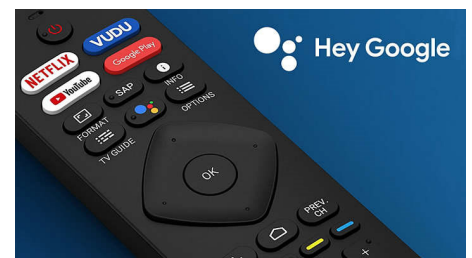

Hey Google

Press the Google Assistant button on your remote to do more on your TV with your voice. Ask Google to search for the latest blockbuster, stream shows, or open multiplayer games. Have it dim the lights by connecting compatible smart home devices. Manage tasks and see your calendar. Or ask it questions and see the answers on your TV.