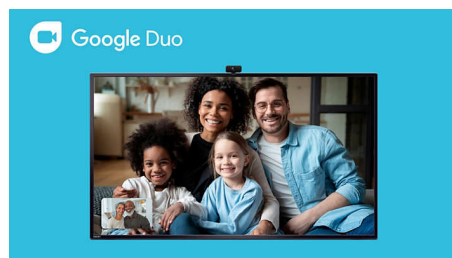

Google Duo

Your favorite faces, now on the big screen. Catch up with your friends and family, right on the big screen. With Google Duo on Philips Android TV, you can initiate one-on-one and group calls conveniently from your TV. Download Duo from Google Play, plug your favorite webcam into your TV, and see more of your loved ones.