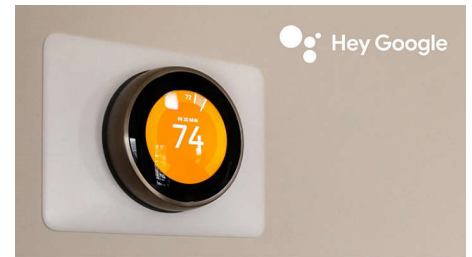

Smart Home Devices

Use your voice to create the perfect viewing environment. Control smart home devices throughout your home. Adjust room temperature, lighting, or control other connected devices.*2