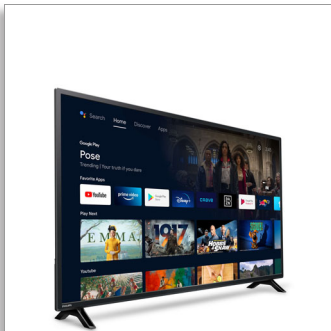

Philips  
5700 series 4K UltraHD  
LED Android TV

**55" Android TV**  
4K UHD 2160p  
Chromecast  
Built-in Google Assistant

**55PFL5766**

Watch what you love, control it with your voice

4K UltraHD Android TV