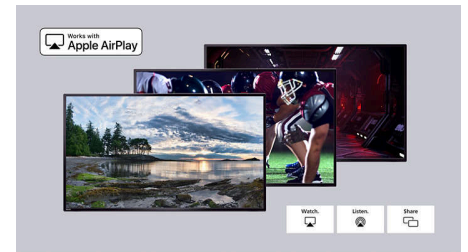

Works with Apple AirPlay

Effortlessly stream videos, photos, music, and more from your Apple device to your TV with AirPlay.