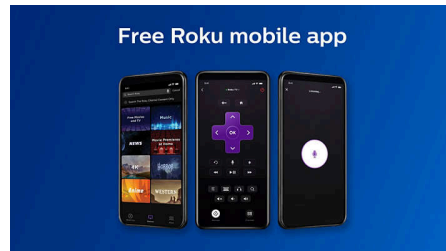

## Works with Apple AirPlay

Effortlessly stream videos, photos, music, and more from your Apple device to your TV with AirPlay.

## Free Roku mobile app

Use the Roku mobile app as an extra remote. Enjoy private listening, search with your voice or keyboard, and save shows for later.