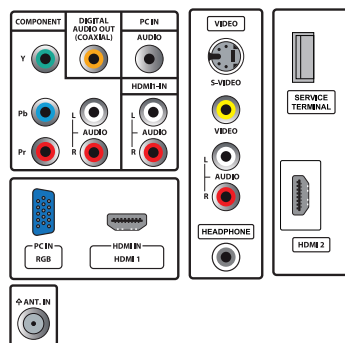

## Connectivity

- AV 1: Audio L/R in, YPbPr
- HDMI 1: HDMI v1.3, Analog audio L/R in
- Audio Output - Digital: Coaxial (cinch)
- Other connections: PC Audio in, PC-In VGA
- Front / Side connections: HDMI v1.3, S-video in, CVBS in, Audio L/R in, Headphone Out, USB
- EasyLink (HDMI-CEC): One touch play, Power status, System info (menu language), System audio control, System standby

## Dimensions

- Set dimensions in inch (W x H x D): 19.0 x 13.2 x 3.1 inch
- VESA wall mount compatible: 100 x 100 mm
- Set dimensions with stand in inch (W x H x D): 19.0 x 14.7 x 7.1 inch
- Weight incl. Packaging (lb): 11.5
- Product weight (lb): 8.2
- Product weight (+stand) (lb): 9.1 lb
- Box dimensions in inch (W x H x D): 22.3 x 16.7 x 7.0 inch

## Accessories

- Included accessories: Table top stand, Power cord, Quick start guide, User Manual, Registration card, Remote Control, Batteries for remote control

Issue date 2013-06-22

Version: 1.11.3

12 NC: 8670 000 48326  
UPC: 6 09585 16380 5