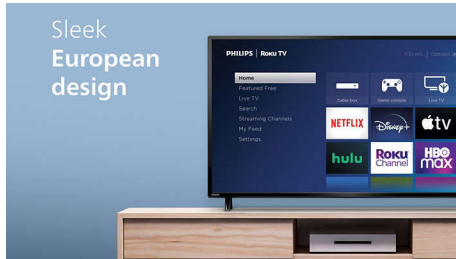

6000 series 4K UltraHD LED Roku TV
50 inch Roku TV 4K UHD 2160p, HDR / 120PMR

50PUL6573/F7

Highlights

Sleek European Design

With an elegant open square stand and European design, enhance the look of any room with this sleek TV.