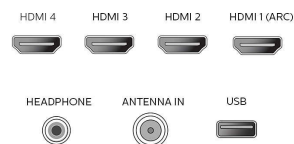

- Ease of Installation: Autostore
- Multimedia: auto slideshow, USB media browser

Multimedia Applications

- Multimedia connections: USB memory class device
- Playback Formats: MP3, JPEG Still pictures, MPEG1, MPEG2, H.264/MPEG-4 AVC, MPEG 4 SP/ASP, H.265/HEVC, AAC, WAVE

Tuner/Reception/Transmission

- Aerial Input: 75 ohm F-type
- TV system: ATSC, NTSC
- Video Playback: NTSC
- Tuner bands: UHF, VHF

Connectivity

- Other connections: Ethernet, Headphone out, PC-In
- VGA, Wireless LAN 802.11ac MIMO
- EasyLink (HDMI-CEC): One touch play, Power status, System info (menu language), Remote control pass-through, System audio control, System standby
- Audio Output - Digital: Optical (TOSLINK)
- AV 1: Shared audio L/R in, CVBS/YPbPr
- USB: USB
- HDMI 1: Shared audio L/R in, HDMI (Audio Return Channel)
- HDMI 2: HDMI, Shared audio L/R in
- HDMI 3: HDMI, Shared audio L/R in
- HDMI 4: HDMI, Shared audio L/R in

Power

- Mains power: 120V/60Hz
- Power consumption: 190 W
- Standby power consumption: < 0.5W
- Ambient temperature: 5°C to 40°C (41°F to 104°F)

Dimensions

- Product weight (lb): 44.10 lb
- Box height (inch): 38.1 inch
- Box width (inch): 63.0 inch
- Box depth (inch): 8.6 inch
- Wall mount compatible: 400 x 200 mm
- Set Width (inch): 57.4 inch
- Set Height (inch): 33.8 inch
- Set Depth (inch): 3.0 inch

Connections

Bottom Rear