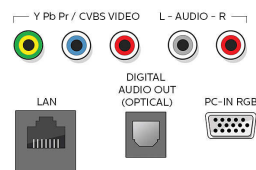

Side

Issue date 2023-12-11

Version: 6.1.1

UPC: 6 09585 24985 1

© 2023 Koninklijke Philips N.V.
All Rights reserved.

Specifications are subject to change without notice.
Trademarks are the property of Koninklijke Philips N.V.
or their respective owners.

www.philips.com

* This product was produced prior to FCC Enhanced Accessibility rule going into effect, older production may not have Enhanced Accessibility features. Please look for the "Enhanced Accessibility" logo on the packaging of the product before purchasing if you need Enhanced Accessibility features.