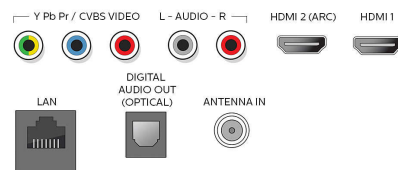

Tuner/Reception/Transmission

- Aerial Input: 75 ohm F-type
- TV system: ATSC, NTSC
- Video Playback: NTSC
- Tuner bands: UHF, VHF

Connectivity

- Other connections: Ethernet, Headphone out, Wireless LAN 802.11ac MIMO
- EasyLink (HDMI-CEC): One touch play, Power status, System info (menu language), Remote control pass-through, System audio control, System standby
- Audio Output - Digital: Optical (TOSLINK)
- AV 1: Shared audio L/R in, CVBS/YpPr
- USB: USB
- HDMI 1: Shared audio L/R in, HDMI
- HDMI 2: Shared audio L/R in, HDMI (Audio Return Channel)
- HDMI 3: HDMI, Shared audio L/R in

- Set depth (with stand) (inch): 9.1 inch
- Set height (with stand) (inch): 30.1 inch
- Product weight (+stand) (lb): 24.7 lb
- Weight incl. Packaging (lb): 34.0 lb

Accessories

- Included accessories: Table top stand, Quick start guide, User Manual, Remote Control, Batteries for remote control, Screws
- Power cord: 59.05 inch

Network Services

- NetTV Apps: Netflix, Pandora, Vudu, YouTube, Hotlist, Samba, Xumo, Cinema Now
- Network Features: Home Network, Wireless Screencasting

Connections

Side

Rear

Issue date 2023-12-11

Version: 4.1.1