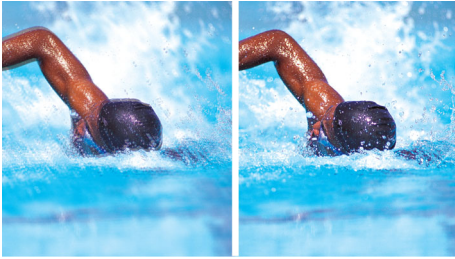

Easy to use

- EasyLink to control all HDMI CEC devices via a single remote

PHILIPS

Highlights

Progressive Scan

Progressive Scan doubles the vertical resolution of the image resulting in a noticeably sharper picture. Instead of sending a field comprising the odd lines to the screen first, followed by the field with the even lines, both fields are written at one time. A full image is created instantaneously, using the maximum resolution. At such a speed, your eye perceives a sharper picture with no line structure.