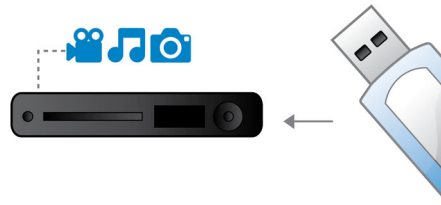

Easy to use

- EasyLink to control all HDMI CEC devices via a single remote

PHILIPS

Highlights

Progressive Scan

Progressive Scan doubles the vertical resolution of the image resulting in a noticeably sharper picture. Instead of sending a field comprising the odd lines to the screen first, followed by the field with the even lines, both fields are written at one time. A full image is created instantaneously, using the maximum resolution. At such a speed, your eye perceives a sharper picture with no line structure.

ProReader Drive

ProReader Drive lets you enjoy your movies and videos worry-free. Even when old discs get smudgy or scratched, you can rest assured that they will play right through from start to end - without any sign that they have been damaged. Using state-of-the-art technology, ProReader Drive converts weak analog signals into robust digital ones, extracting information that allows less-than-perfect discs to play smoothly through. Together with its ability to read virtually any

video format, ProReader Drive gives you the unbeatable assurance that whatever you pop in will most definitely play.

USB Media Link

The Universal Serial Bus or USB is a protocol standard that is conveniently used to link PCs, peripherals and consumer electronic equipment. With USB Media Link, all you have to do is plug in your USB device, select the movie, music or photo and play away.