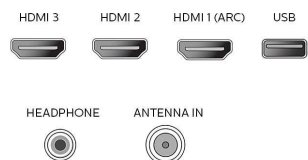

- Aerial Input: 75 ohm F-type
- TV system: ATSC, NTSC
- Video Playback: NTSC
- Tuner bands: UHF, VHF

Connectivity

- Other connections: Ethernet, Headphone out, PC-In VGA, Wi-Fi(built-in)
- EasyLink (HDMI-CEC): One touch play, Power status, System info (menu language), Remote control pass-through, System audio control, System standby
- Audio Output - Digital: Optical (TOSLINK)
- AV 1: Shared audio L/R in, CVBS/YpBPr
- USB: USB
- HDMI 1: HDMI, Shared audio L/R in
- HDMI 2: HDMI, Shared audio L/R in
- HDMI 3: HDMI, Shared audio L/R in

Power

- Mains power: 120V/60Hz
- Power consumption: 155 W
- Standby power consumption: $\leq 0.5W$
- Ambient temperature: 5°C to 40°C (41°F to 104°F)

Dimensions

- Product weight (lb): 33.29 lb
- Box height (inch): 33.2 inch
- Box width (inch): 56.5 inch
- Box depth (inch): 8.8 inch
- Wall mount compatible: 300 x 300 mm
- Set Width (inch): 49.4 inch
- Set Height (inch): 29.3 inch
- Set Depth (inch): 4.6 inch
- Set width (with stand) (inch): 49.4 inch
- Set depth (with stand) (inch): 10.5 inch
- Set height (with stand) (inch): 31.3 inch
- Product weight (+stand) (lb): 37.26 lb
- Weight incl. Packaging (lb): 51.15

Connections

Side

Rear

Issue date 2023-12-11

Version: 1.2.1

UPC: 6 09585 24870 0

© 2023 Koninklijke Philips N.V.
All Rights reserved.

Specifications are subject to change without notice.
Trademarks are the property of Koninklijke Philips N.V.
or their respective owners.