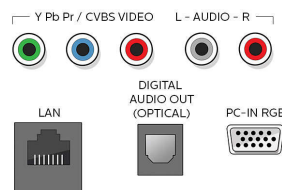

Rear

Issue date 2023-12-11

Version: 1.2.1

UPC: 6 09585 24870 0

© 2023 Koninklijke Philips N.V.
All Rights reserved.

Specifications are subject to change without notice.
Trademarks are the property of Koninklijke Philips N.V.
or their respective owners.

www.philips.com