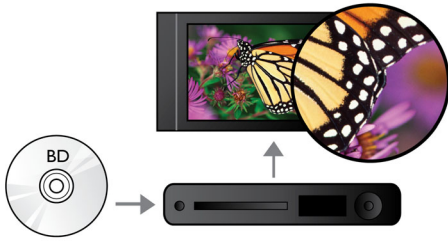

Hear more

- Dolby TrueHD for high fidelity sound
- DTS2.0 Digital Out

See more

- Blu-ray Disc playback for sharp images in full HD 1080p
- DivX Plus HD Certified for high definition DivX playback
- Netflix-Streaming TV Episodes and Movies over the Internet
- DVD video upscaling to 1080p via HDMI for near-HD images

Connect and enjoy all your entertainment

- Watch YouTube videos directly on your big screen TV*

PHILIPS

Highlights

Blu-ray Disc playback

Blu-ray Discs have the capacity to carry high definition data, along with pictures in the 1920 x 1080 resolution that defines full high definition images. Scenes come to life as details leap at you, movements smoothen and images turn crystal clear. Blu-ray also delivers uncompressed surround sound - so your audio experience becomes unbelievably real. The high storage capacity of Blu-ray Discs also allow a host of interactive possibilities to be built in. Seamless navigation during playback and other exciting features like pop-up menus bring a whole new dimension to home entertainment.