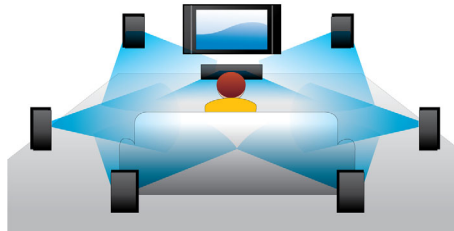

Dolby TrueHD

Dolby TrueHD deliver the finest sound from your Blu-ray Discs. Audio reproduced is virtually indistinguishable from the studio master, so you hear what the creators intended for you to hear. Dolby TrueHD complete your high definition entertainment experience.