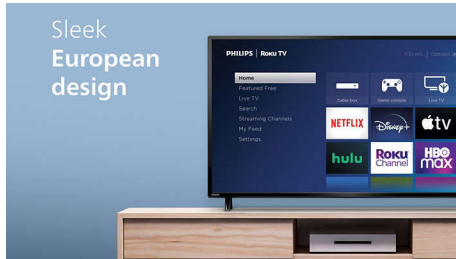

6000 series 4K UltraHD LED Roku TV
50 inch Roku TV 4K UHD 2160p, HDR / 120PMR

50PUL6553/F7

Highlights

Sleek European Design

With an elegant open square stand and European design, enhance the look of any room with this sleek TV.