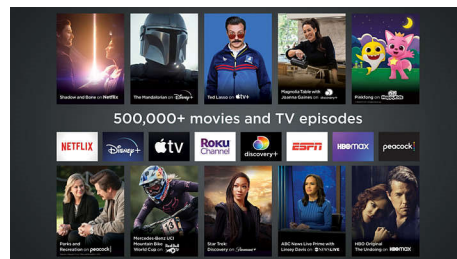

500,000+ movies & TV episodes

Get more from your TV. Choose from a large selection of entertainment across popular streaming services.