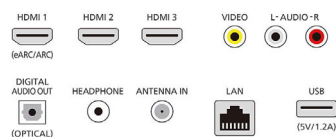

Tuner/Reception/Transmission

- TV system: ATSC, NTSC
- Video Playback: NTSC, ATSC
- Tuner bands: UHF, VHF
- Aerial input: 75 ohm F-type

Connectivity

- Wireless connection: 802.11ac MIMO
- HDMI features: 4K, eARC/ARC (HDMI 1)
- EasyLink (HDMI-CEC): One touch play, Power status, System info (menu language), System audio control, System standby
- USB 2.0 inputs: 1
- HDMI inputs: 3
- Other inputs: CVBS+Audio L/R in, Digital audio out (optical), Ethernet, Headphone out

Accessories

- Included: Quick start guide, Remote control, Batteries for remote control, Screws, Tabletop stand

Network Services

- TV Operating System: Roku OS

Connections

Rear

Issue date 2023-12-15

Version: 2.0.2