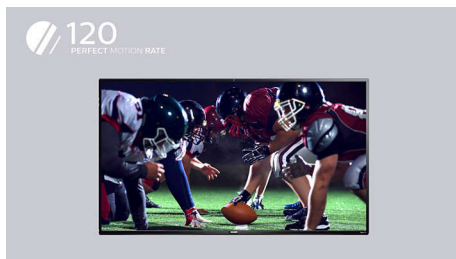

50PUL6553/F7

Highlights

Sleek European Design

With an elegant open square stand and European design, enhance the look of any room with this sleek TV.

Perfect picture

4K Ultra HD is four times the resolution of Full HD, bringing your viewing experience to a whole new level.

120 Perfect Motion Rate

Unprecedented motion sharpness for sports, movies, or any fast-paced scenery with incredible clarity.

Entertainment for everyone

Quickly access your cable box, satellite, HDTV antenna, and favorite streaming channels—all from your home screen.