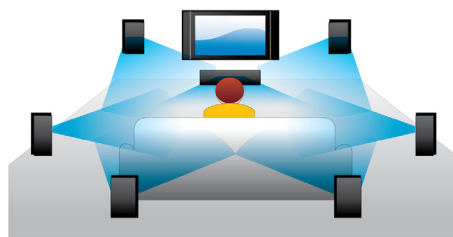

Dolby TrueHD

Dolby TrueHD deliver the finest sound from your Blu-ray Discs. Audio reproduced is virtually indistinguishable from the studio master, so you hear what the creators intended for you to hear. Dolby TrueHD complete your high definition entertainment experience.