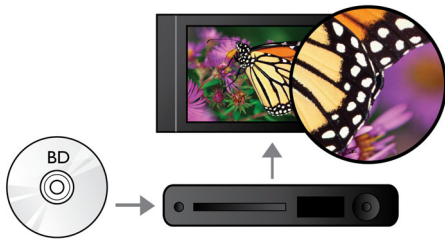

Highlights

Blu-ray Disc playback

Blu-ray Discs have the capacity to carry high definition data, along with pictures in the 1920 x 1080 resolution that defines full high definition images. Scenes come to life as details leap at you, movements smoothen and images turn crystal clear. Blu-ray also delivers uncompressed surround sound - so your audio experience becomes unbelievably real. The high storage capacity of Blu-ray Discs also allow a host of interactive possibilities to be built in. Seamless navigation during playback and other exciting features like pop-up menus bring a whole new dimension to home entertainment.