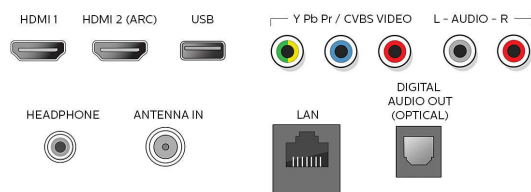

MPEG2, H.264/MPEG-4 AVC, H.265/HEVC, MP3, AAC, WAVE, AC3, MPEG4

Tuner/Reception/Transmission

- Aerial Input: 75 ohm F-type
- TV system: ATSC, NTSC
- Video Playback: NTSC
- Tuner bands: UHF, VHF

Connectivity

- Other connections: Ethernet, Headphone out, Wireless LAN 802.11n
- EasyLink (HDMI-CEC): One touch play, Power status, System info (menu language), Remote control pass-through, System audio control, System standby
- Audio Output - Digital: Optical (TOSLINK)
- AV 1: CVBS/YPbPr, Shared audio L/R in
- USB: USB
- HDMI 1: HDMI, Shared audio L/R in
- HDMI 2: Shared audio L/R in, HDMI (Audio Return Channel)

Power

- Mains power: 120V/60Hz
- Power consumption: 50 W
- Standby power consumption: < 0.5 W
- Ambient temperature: 5°C to 40°C (41°F to 104°F)

Dimensions

- Product weight (lb): 9.8 lb
- Box height (inch): 19.5 inch
- Box width (inch): 32.8 inch
- Box depth (inch): 5,2 inch
- Wall mount compatible: 200 x 100 mm
- Set Width (inch): 28.8 inch
- Set Height (inch): 17.5 inch
- Set Depth (inch): 3.4 inch
- Set width (with stand) (inch): 28.8 inch
- Set depth (with stand) (inch): 7.3 inch
- Set height (with stand) (inch): 18.7 inch
- Product weight (+stand) (lb): 10.0 lb
- Weight incl. Packaging (lb): 12.5 lb

Accessories

- Included accessories: Table top stand, Quick start guide, User Manual, Remote Control, Batteries for remote control, Screws

Connections

Rear

Issue date 2023-12-11

Version: 3.0.1

UPC: 6 09585 25061 1

© 2023 Koninklijke Philips N.V.
All Rights reserved.

Specifications are subject to change without notice.
Trademarks are the property of Koninklijke Philips N.V.
or their respective owners.

www.philips.com