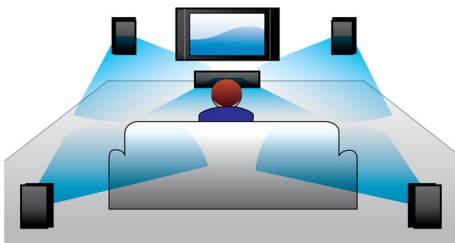

Dolby TrueHD and DTS-HD

Dolby TrueHD and DTS-HD Master Audio Essential deliver the finest sound from your

Blu-ray Discs. Audio reproduced is virtually indistinguishable from the studio master, so you hear what the creators intended for you to hear. Dolby TrueHD and DTS-HD Master Audio Essential complete your high definition entertainment experience.