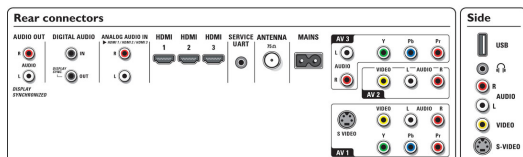

Multimedia Applications

- Multimedia connections: USB
- Playback Formats: MP3, Slideshow files (.alb), JPEG Still pictures

Tuner/Reception/Transmission

- Aerial Input: 75 ohm F-type
- TV system: ATSC, NTSC
- Video Playback: NTSC
- Cable: Unscrambled Digital Cable QAM

Connectivity

- AV 1: (1, 2, 3Fh autoranging), Audio L/R in, CVBS in, S-Video, YPbPr
- AV 2: Audio L/R in, CVBS
- AV 3: (1, 2, 3Fh autoranging), Audio L/R in, YPbPr
- AV 4: HDMI, Audio L/R in
- AV 5: HDMI

- AV 6: HDMI
- Front / Side connections: Audio L/R in, CVBS in, Headphone Out, S-video in, USB
- Other connections: Monitor out L/R (Cinch), S/PDIF in (coaxial), S/PDIF out (coaxial)

Power

- Ambient temperature: 5 °C to 35 °C
- Mains power: AC 110 +/- 10%
- Power consumption: 264 W
- Standby power consumption: 0.64 W

Accessories

- Included accessories: Tabletop swivel stand

Dimensions

- Set dimensions in inch (W x H x D): 41.2 x 27.0 x 4.6 inch
- Set dimensions with stand in inch (H x D): 29.5 x 10.4 inch
- Product weight (lb): 60.8 lb lb
- Product weight (+stand) (lb): 76.3 lb
- Box dimensions in inch (W x H x D): 44.3 x 30.7 x 10.9 inch
- Weight incl. Packaging (lb): 89.1 lb
- Wall mount compatible: 600 x 400 mm

Issue date 2022-07-14

Version: 9.0.23

12 NC: 8670 000 28647
UPC: 6 09585 12939 9

© 2022 Koninklijke Philips N.V.
All Rights reserved.

Specifications are subject to change without notice.
Trademarks are the property of Koninklijke Philips N.V.
or their respective owners.

www.philips.com