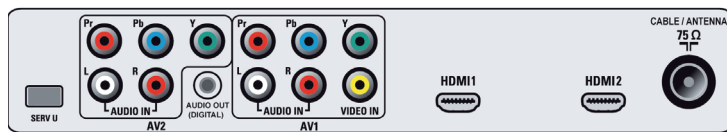

Multimedia Applications

- Digital Content Management: Digital Media Reader
- Multimedia connections: USB memory class device
- Playback Formats: MP3, Slideshow files (.alb), JPEG Still pictures

Tuner/Reception/Transmission

- Aerial Input: 75 ohm F-type
- TV system: ATSC, NTSC
- Video Playback: NTSC
- Cable: Unscrambled Digital Cable -QAM
- Tuner bands: Hyperband, S-Channel, UHF, VHF

Connectivity

- AV 1: Audio L/R in, CVBS in, YPbPr
- AV 2: Audio L/R in, YPbPr
- AV 3: HDMI
- Front / Side connections: Audio L/R in, CVBS in, Headphone Out, S-video in, USB
- Audio Output - Digital: Coaxial (cinch)
- Other connections: HDMI

Power

- Ambient temperature: 5 °C to 40 °C
- Mains power: 100-250V, 50-60Hz
- Power consumption: 130 W
- Standby power consumption: < 1 W

Dimensions

- Set dimensions in inch (W x H x D): 26.8 x 18.6 x 4.5 inch
- Set dimensions with stand in inch (W x H x D): 26.8 x 21.1 x 7.9 inch
- Weight incl. Packaging (lb): 38.3
- Product weight (lb): 30 (with stand), 24.3 (without stand)
- Box dimensions in inch (W x H x D): 33.1 x 22.5 x 8.03 inch

Accessories

- Included accessories: Table top stand, Power cord, Quick start guide, User Manual, Registration card, Remote Control

Issue date 2012-01-20

Version: 2.0.7

12 NC: 8670 000 29877
UPC: 6 09585 13329 7

© 2012 Koninklijke Philips Electronics N.V.
All Rights reserved.

Specifications are subject to change without notice.
Trademarks are the property of Koninklijke Philips Electronics N.V. or their respective owners.

www.philips.com