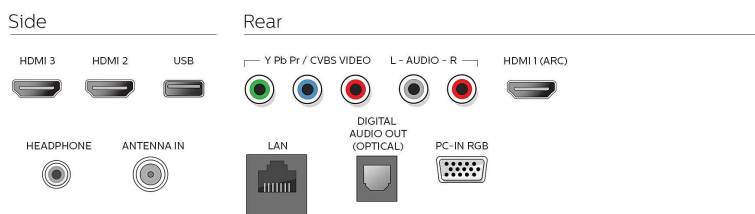

Multimedia Applications

- Multimedia connections: USB memory class device
- Playback Formats: JPEG Still pictures, MPEG1, MPEG2, MPEG 4 SP/ASP, H.264/MPEG-4 AVC, H.265/HEVC, MP3, AAC, WAVE

Tuner/Reception/Transmission

- Aerial Input: 75 ohm F-type
- TV system: ATSC, NTSC
- Video Playback: NTSC
- Tuner bands: UHF, VHF

Connectivity

- Other connections: Ethernet, Headphone out, PC-In VGA, Wireless LAN 802.11ac MIMO
- EasyLink (HDMI-CEC): One touch play, Power status, System info (menu language), Remote control pass-through, System audio control, System standby
- Audio Output - Digital: Optical (TOSLINK)
- AV 1: CVBS/YPbPr, Shared audio L/R in
- USB: USB
- HDMI 1: HDMI, Shared audio L/R in
- HDMI 2: HDMI, Shared audio L/R in
- HDMI 3: HDMI, Shared audio L/R in

Power

- Mains power: 120V/60Hz
- Power consumption: 145 W
- Standby power consumption: < 0.5 W
- Ambient temperature: 5°C to 40°C (41°F to 104°F)

Dimensions

- Product weight (lb): 26.90 lb lb
- Box height (inch): 31.0 inch
- Box width (inch): 51.9 inch
- Box depth (inch): 8.2 inch
- Wall mount compatible: 300 x 300 mm
- Set Width (inch): 44.7 inch
- Set Height (inch): 26.6 inch
- Set Depth (inch): 4.5 inch
- Set width (with stand) (inch): 44.7 inch
- Set depth (with stand) (inch): 10.7 inch
- Set height (with stand) (inch): 28.3 inch
- Product weight (+stand) (lb): 31.97 lb
- Weight incl. Packaging (lb): 41.89 lb

Connections

Issue date 2023-12-11

Version: 2.1.1

UPC: 6 09585 24942 4

© 2023 Koninklijke Philips N.V.
All Rights reserved.

Specifications are subject to change without notice.
Trademarks are the property of Koninklijke Philips N.V.
or their respective owners.

www.philips.com

Accessories

- Included accessories: Table top stand, Quick start guide, User Manual, Remote Control, Batteries for remote control, Screws

Network Services

- NetTV Apps: Netflix, Vudu, YouTube, Pandora, Cinema Now, Hotlist, Samba, Xumo
- Network Features: Home Network, Wireless Screencasting

* This product was produced prior to FCC Enhanced Accessibility rule going into effect, older production may not have Enhanced Accessibility features. Please look for the "Enhanced Accessibility" logo on the packaging of the product before purchasing if you need Enhanced Accessibility features.