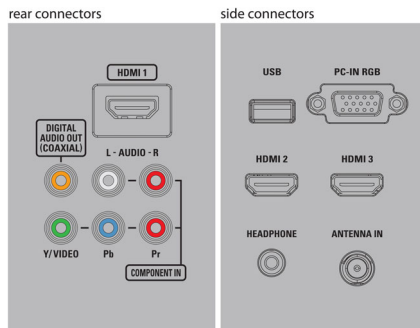

Loudspeakers

- Built-in speakers: 2

Convenience

- Child Protection: Child Lock+Parental Control
- Clock: Sleep Timer

- Ease of Installation: Autostore
- Ease of Use: Auto Volume Leveller (AVL), Settings assistant Wizard, AutoPicture, AutoSound, EasyLink
- Remote Control: TV
- Screen Format Adjustments: 4:3, 16:9, Normal, Zoom, Full, Movie Expand, Wide, unscaled (dot by dot)
- Multimedia: auto slideshow

Multimedia Applications

- Multimedia connections: USB memory class device
- Playback Formats: JPEG Still pictures, Motion JPEG 320x240 30fps, PCM

Tuner/Reception/Transmission

- Aerial Input: 75 ohm F-type
- Video Playback: NTSC
- Tuner Bands: UHF, VHF
- TV System: ATSC, NTSC

Connectivity

- AV 1: CVBS/YPbPr, Shared audio L/R in
- HDMI 1: HDMI, Shared audio L/R in
- HDMI 2: HDMI, Shared audio L/R in
- HDMI 3: HDMI, Shared audio L/R in
- EasyLink (HDMI-CEC): One touch play, Power status, System info (menu language), System audio control, System standby, Remote control pass-through
- Audio Output - Digital: Coaxial (cinch)
- Other connections: Headphone out, PC-In VGA, Shared audio L/R in
- USB: USB

Power

- Mains power: 120V, 50/60Hz
- Standby power consumption: < 0.5W
- Power consumption: 145 W
- Ambient temperature: 5°C to 40°C (41°F to 104°F)

Dimensions

- Set dimensions in inch (W x H x D): 43.8 x 26.1 x 4.3 inch
- Product weight (lb): 26.02 lb
- Set dimensions with stand in inch (W x H x D): 43.8 x 28.2 x 10.5 inch
- Product weight (+stand) (lb): 29.99 lb