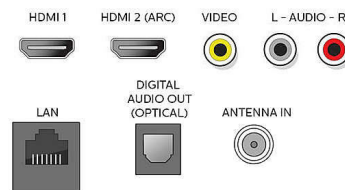

- Other connections: Ethernet, Headphone out, Wireless LAN 802.11ac MIMO
- EasyLink (HDMI-CEC): One touch play, Power status, System info (menu language), Remote control pass-through, System audio control, System standby
- Bluetooth version: 4.2
- Audio Output - Digital: Optical (TOSLINK)
- AV 1: Audio L/R in, CVBS in
- USB: USB
- HDMI 1: HDMI
- HDMI 3: HDMI
- HDMI 2(ARC): HDMI

Accessories

- Included accessories: Table top stand, Quick start guide, Remote Control, Screws, Batteries for remote control
- Power cord: 59 inch

Android TV Services

- OS: Android Oreo

Connections

Side

Rear