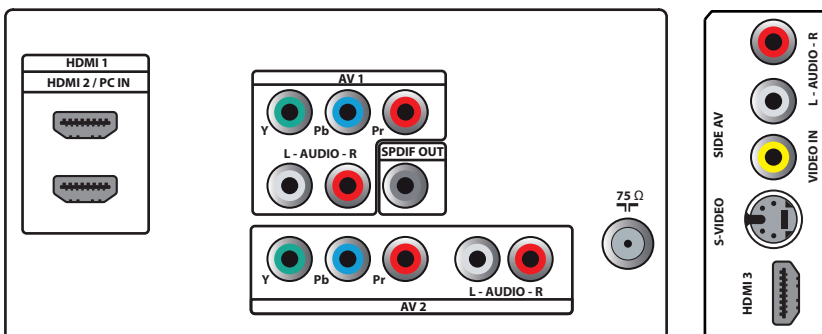

Connectivity

- AV 1: Audio L/R in, YPbPr
- AV 2: Audio L/R in, YPbPr
- HDMI 1: HDMI v1.3
- HDMI 2: HDMI v1.3
- HDMI 3: HDMI v1.3
- EasyLink (HDMI-CEC): One touch play, Power status, System info (menu language), System standby
- Front / Side connections: S-video in, CVBS in, Audio L/R in, Headphone Out
- Audio Output - Digital: Coaxial (cinch)

Power

- Ambient temperature: 5 °C to 40 °C
- Mains power: 90-110V, 50-60Hz
- Power consumption: 150 W
- Standby power consumption: < 0.3 W

Dimensions

- Set dimensions in inch (W x H x D): 31.9 x 21.4 x 3.6 inch
- Set dimensions with stand in inch (W x H x D): 31.9 x 23.3 x 8.7 inch
- Weight incl. Packaging (lb): 36.1
- Product weight (lb): 30.8 (with stand), 24.2 (without stand)
- Box dimensions in inch (W x H x D): 38.5 x 24.8 x 9.3 inch
- VESA wall mount compatible: 200 x 200 mm

Accessories

- Included accessories: Table top stand, Power cord, Quick start guide, User Manual, Registration card, Remote Control

Issue date 2012-01-20

Version: 4.0.7

12 NC: 8670 000 37746
UPC: 6 09585 15079 9