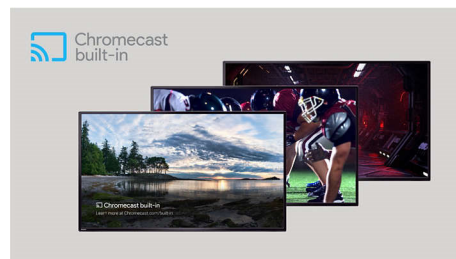

Chromecast Built-in

Put your small screen on your big screen. Simply use your mobile device to cast favorite shows, movies, games, and more on your TV.