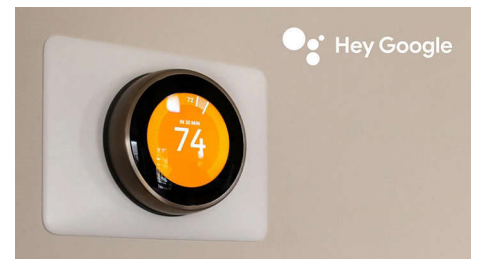

HDR10

Your Philips TV is primed to get the most out of the HDR10 video format. Bright surfaces will shine. Colors will be truer.

Chromecast Built-in

Put your small screen on your big screen. Simply use your mobile device to cast favorite shows, movies, games, and more on your TV.

Smart Home Devices

Use your voice to create the perfect viewing environment. Control smart home devices throughout your home.

Specifications

Picture/Display

- Aspect ratio: Widescreen(16:9)
- Contrast ratio (typical): 1000:1
- Response time (typical): 8 ms
- Diagonal screen size (inch): 65 inch
- Diagonal screen size (metric): 165.1 cm
- Backlight: LED
- Panel resolution: 3840x2160p
- Picture enhancement: Digital Noise Reduction, MPEG artifact reduction, Dynamic contrast, Film mode, Blue stretch, Game Mode, Custom Color management, HDR10, HLG
- Visible screen diagonal (inch): 64.5 inch
- Display screen type: LCD UltraHD Display
- Viewing angle: 178° (H) / 178° (V)