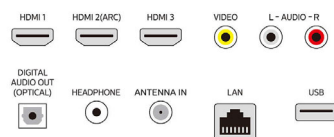

Connectivity

- Number of HDMI connections: 3
- Wireless connection: Wireless LAN (802.11ac MIMO)
- Other connections: Ethernet, Headphone out, CVBS+Audio L/R in, Digital audio out (optical)
- HDMI features: 4K, Audio Return Channel (HDMI 2)
- EasyLink (HDMI-CEC): One touch play, Power status, System info (menu language), Remote control pass-through, System audio control, System standby
- HDCP2.3: Yes on all HDMI
- Bluetooth version: 5.0
- Number of USBs: 1

Power

- Mains power: 120V/60Hz
- Power consumption: 179 W
- Standby power consumption: < 0.5W
- Ambient temperature: 5°C to 40°C (41°F to 104°F)

Dimensions

- Product weight (lb): 31.09 lb
- Box height (inch): 38.2 inch
- Box width (inch): 65 inch
- Box depth (inch): 6.4 inch
- Wall mount compatible: 400 x 300 mm
- Set Width (inch): 57.2 inch
- Set Height (inch): 32.8 inch
- Set Depth (inch): 3.4 inch
- Set width (with stand) (inch): 57.2 inch
- Set depth (with stand) (inch): 12.5 inch
- Set height (with stand) (inch): 35.3 inch
- Product weight (+stand) (lb): 31.53 lb

- Weight incl. Packaging (lb): 47.62 lb
- Stand width (inch): 51.6 inch

Accessories

- Included accessories: Quick start guide, Caution sheet, Safety warranty sheet, Remote Control, Batteries for remote control, Screws, Table top stand
- Power cord: 59 inch

Android TV Services

- OS: Android Pie

Connections

Rear

Issue date 2023-12-12

Version: 2.0.1

UPC: 6 09585 25485 5

© 2023 Koninklijke Philips N.V.
All Rights reserved.

Specifications are subject to change without notice.
Trademarks are the property of Koninklijke Philips N.V.
or their respective owners.

www.philips.com

* Netflix streaming membership required. See www.netflix.com/TermsOfUse

* 2 requires compatible smart home products

* USB recording for digital channels only, recordings may be limited by broadcast copy protection. Country and channel restrictions may apply.

* USB multimedia playback requires third-party app installation. Please visit the Google Play Store for more details, including app availability for your country.

* Google, Android TV, Chromecast built-in and other marks are trademarks of Google LLC