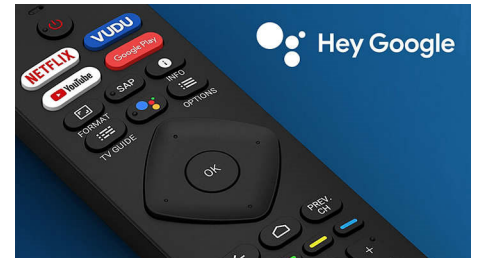

Google Assistant

Press the Google Assistant button on your remote to do more on your TV with your voice. Ask Google to search.