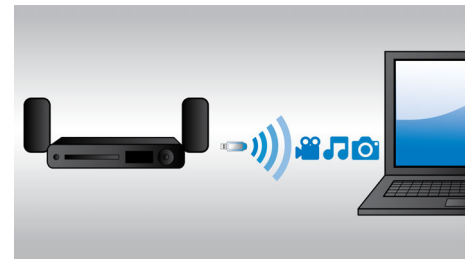

Crystal Clear Sound for super clarity and realism

Direct remote Netflix and Vudu

To speed up the process, and make it more user-friendly, there are Netflix and VUDU

shortcut buttons on remote control that allow you to do the basic commands necessary both for watching your video and for controlling the general interface.

Bluetooth wireless streaming

Bluetooth wireless music streaming from your music devices

Built-in WiFi

Thanks to built-in WiFi, by simply connecting your home theater directly to your home network, you can experience a rich selection of popular online services. You can enjoy some of the best websites offering movies, pictures, infotainment and other online contents tailored to fit your TV screen.