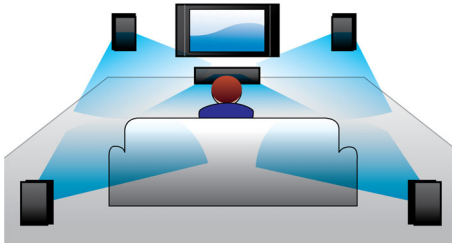

Simply enjoy all your entertainment

- Full HD 3D Blu-ray for a truly immersive 3D movie experience
- Direct remote access to Netflix and Vudu movie services
- Bluetooth wireless music streaming from your music devices
- Built-in WiFi to enjoy your connected media wirelessly
- Play and charge your iPod/iPhone via USB port
- Connect to HDMI x 2 for great picture and sound quality
- Internet radio to enjoy the world of online radio channels

Designed to enhance your cinema at home

- Touch panel for intuitive playback and volume control

PHILIPS

Highlights

Dolby TrueHD and DTS-HD

Dolby TrueHD and DTS-HD Master Audio Essential deliver the finest sound from your Blu-ray Discs. Audio reproduced is virtually indistinguishable from the studio master, so you hear what the creators intended for you to hear. Dolby TrueHD and DTS-HD Master Audio Essential complete your high definition entertainment experience.

1000W RMS power

1000W RMS power delivers great sound for movies and music

Full HD 3D Blu-ray

Be enthralled by 3D movies in your own living room on a Full HD 3D TV. Active 3D uses the

latest generation of fast switching displays for real life depth and realism in full 1080x1920 HD resolution. By watching these images through special glasses with right and left lenses that are timed to open and close in synchrony with alternating images, the full HD 3D viewing experience is created in your home cinema. Premium 3D movie releases on Blu-ray offer a wide, high quality selection of content. Blu-ray also delivers uncompressed surround sound for an unbelievably real audio experience.

Touch panel for playback

Intuitive touch panel controls allows you to control the volume as well as other playback options by simply pressing the touch sensitive controls on the front panel.

Crystal Clear Sound