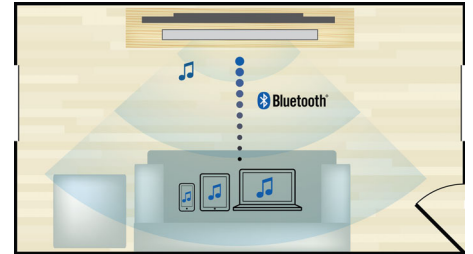

Touch panel for playback

Intuitive touch panel controls allows you to control the volume as well as other playback options by simply pressing the touch sensitive controls on the front panel.

Crystal Clear Sound

Crystal Clear Sound for super clarity and realism

Direct remote Netflix and Vudu

To speed up the process, and make it more user-friendly, there are Netflix and VUDU

shortcut buttons on remote control that allow you to do the basic commands necessary both for watching your video and for controlling the general interface.

Bluetooth wireless streaming

Bluetooth wireless music streaming from your music devices

Built-in WiFi

Thanks to built-in WiFi, by simply connecting your home theater directly to your home network, you can experience a rich selection of popular online services. You can enjoy some of the best websites offering movies, pictures, infotainment and other online contents tailored to fit your TV screen.