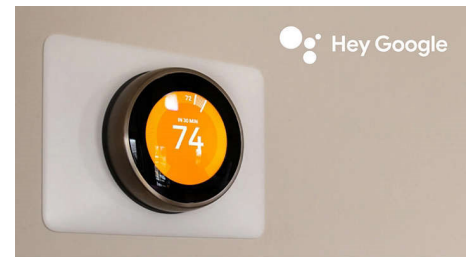

HDR10

Your Philips TV is primed to get the most out of the HDR10 video format. Bright surfaces will shine. Colors will be truer.

Chromecast Built-in

Put your small screen on your big screen. Simply use your mobile device to cast favorite shows, movies, games, and more on your TV.

Smart Home Devices

Use your voice to create the perfect viewing environment. Control smart home devices throughout your home.

Specifications

Picture/Display

- Aspect ratio: Widescreen(16:9)
- Contrast ratio (typical): 1000:1
- Response time (typical): 8 ms
- Diagonal screen size (inch): 65 inch
- Diagonal screen size (metric): 165.1 cm
- Backlight: LED
- Panel resolution: 3840x2160p
- Picture enhancement: Digital Noise Reduction, MPEG artifact reduction, Dynamic contrast, Film mode, Blue stretch, Game Mode, Custom Color management, HDR10, HLG
- Visible screen diagonal (inch): 64.5 inch
- Display screen type: LCD UltraHD Display
- Viewing angle: 178° (H) / 178° (V)