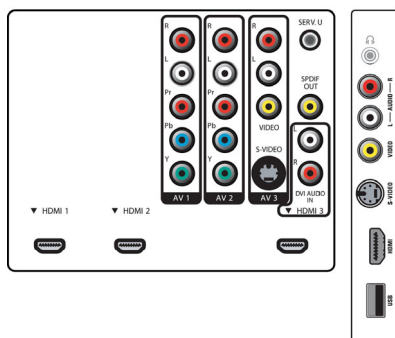

Tuner/Reception/Transmission

- Aerial Input: 75 ohm F-type
- TV system: ATSC, NTSC
- Video Playback: NTSC
- Cable: Unscrambled Digital Cable QAM
- Tuner bands: Hyperband, S-Channel, UHF, VHF

Connectivity

- AV 1: Audio L/R in, YPbPr
- AV 2: Audio L/R in, YPbPr
- AV 3: Audio L/R in, CVBS in, S-Video in
- HDMI 1: HDMI v1.3
- HDMI 2: HDMI v1.3
- HDMI 3: Analog audio L/R in, HDMI v1.3
- EasyLink (HDMI-CEC): One touch play, Power status, System info (menu language), System standby
- Front / Side connections: HDMI, S-video in, CVBS in, Audio L/R in, Headphone Out, USB
- Audio Output - Digital: Coaxial (cinch)

Power

- Ambient temperature: 5 °C to 40 °C
- Mains power: 110-240V, 50-60Hz
- Power consumption: 275 W
- Standby power consumption: < 1 W

Dimensions

- Set dimensions (W x H x D): 1150 x 733.4 x 104.1 mm
- Set dimensions in inch (W x H x D): 45.28 x 28.87 x 4.10 inch
- Set dimensions with stand (W x H x D): 1150 x 797.5 x 310.0 mm
- Set dimensions with stand in inch (W x H x D): 45.28 x 31.4 x 12.20 inch
- Weight incl. Packaging: 41.0 kg
- Weight incl. Packaging (lb): 90.39
- Product weight: 33.94 (with stand), 27.18 (without

- stand) kg
- Product weight (lb): 74.82 (with stand), 59.92 (without stand) lb
- Box dimensions in inch (W x H x D): 50.55 x 32.87 x 15.04 inch
- Wall mount compatible: 400 x 400 mm

Accessories

- Included accessories: Table top stand, Power cord, Quick start guide, User Manual, Registration card, Remote Control

Issue date 2022-07-14

Version: 4.0.11

12 NC: 8670 000 36666
UPC: 6 09585 14738 6

© 2022 Koninklijke Philips N.V.
All Rights reserved.

Specifications are subject to change without notice.
Trademarks are the property of Koninklijke Philips N.V.
or their respective owners.

www.philips.com