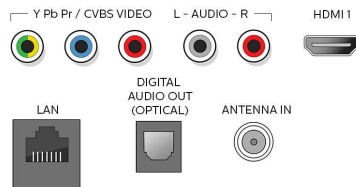

Sound

- Equalizer: 5-bands
- Output power (RMS): 2 x 8W
- Sound System: Stereo, SAP, Sonic Emotion Premium, Dolby Audio

Loudspeakers

- Built-in speakers: 2

Convenience

- Child Protection: Child Lock+Parental Control
- Clock: Sleep Timer
- Ease of Use: AutoPicture, AutoSound, Settings assistant Wizard, Auto Volume Leveling
- Remote Control: TV
- Screen Format Adjustments: 4:3, Movie expand 14:9, Movie expand 16:9, Super Zoom, Widescreen, unscaled (1080p dot by dot), Full, Automatic
- Ease of Installation: Autostore
- Multimedia: auto slideshow, USB media browser

- Aerial Input: 75 ohm F-type
- TV system: ATSC, NTSC
- Video Playback: NTSC
- Tuner bands: UHF, VHF

Connectivity

- Other connections: Ethernet, Headphone out, Wireless LAN 802.11ac MIMO
- EasyLink (HDMI-CEC): One touch play, Power status, System info (menu language), Remote control pass-through, System audio control, System standby
- Audio Output - Digital: Optical (TOSLINK)
- AV 1: CVBS/YPbPr, Shared audio L/R in
- USB: USB
- HDMI 1: HDMI, Shared audio L/R in
- HDMI 2: Shared audio L/R in, HDMI (Audio Return Channel)

Accessories

- Included accessories: Table top stand, Quick start guide, User Manual, Remote Control, Batteries for remote control, Screws

Connections

Side

Rear

Issue date 2023-12-11

Version: 3.1.1

UPC: 6 09585 25062 8