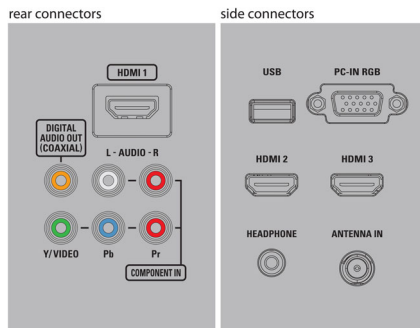

Loudspeakers

- Built-in speakers: 2

Convenience

- Child Protection: Child Lock+Parental Control
- Clock: Sleep Timer

- Ease of Installation: Autostore
- Ease of Use: Auto Volume Leveller (AVL), AutoPicture, AutoSound, Settings assistant Wizard, EasyLink, Touch Sensor
- Remote Control: TV
- Screen Format Adjustments: 16:9, Normal, Zoom, 4:3, Full, Movie Expand, Wide, unscaled (dot by dot)
- Multimedia: auto slideshow

Multimedia Applications

- Multimedia connections: USB memory class device
- Playback Formats: JPEG Still pictures, Motion JPEG 320x240 30fps, PCM

Tuner/Reception/Transmission

- Aerial Input: 75 ohm F-type
- TV system: ATSC, NTSC
- Video Playback: NTSC
- Tuner bands: UHF, VHF

Connectivity

- AV 1: CVBS in, Shared audio L/R in
- AV 2: YPbPr, Shared audio L/R in
- HDMI 1: HDMI, Shared audio L/R in
- HDMI 2: HDMI, Shared audio L/R in
- HDMI 3: HDMI, Shared audio L/R in
- Audio Output - Digital: Coaxial (cinch)
- Other connections: Headphone out, PC-In VGA, Shared audio L/R in
- USB: USB
- EasyLink (HDMI-CEC): One touch play, Power status, System info (menu language), System audio control, System standby, Remote control pass-through

Power

- Mains power: 120V/60Hz
- Power consumption: 65 W
- Standby power consumption: < 0.5W
- Ambient temperature: 5°C to 40°C (41°F to 104°F)

Dimensions

- Set dimensions in inch (W x H x D): 37.52 x 22.88 x 2.70 inch
- Set dimensions with stand in inch (W x H x D): 37.52 x 24.50 x 8.66 inch
- Product weight (lb): 21.17