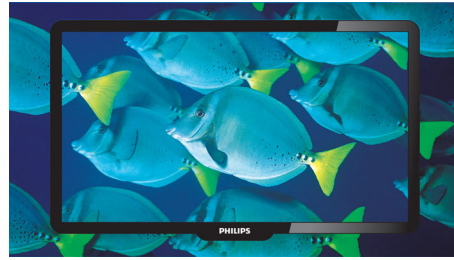

Digital Crystal Clear

Digital Crystal Clear is a package of picture innovations that digitally adjusts and optimizes picture quality to optimal contrast, color and sharpness levels. It's like watching vivid cinema-like images.

Picture setting with Assistant

Settings assistant for effortless personalized TV settings. The new settings assistant personalization wizard guides you to personalized settings with unparalleled ease. It includes not only picture, but the complete viewing experience, including sound setting. The wizard shows a few screens with easy to choose options to select the essential settings. The TV performance is set to the your personal preference without difficult terms or settings, and this very quickly.

SRS TruSurround XT

SRS TruSurround XT® creates an immersive, feature-rich surround sound experience from two speakers, complete with rich bass, high frequency detail and clear dialog.

Seamless connectivity

EasyLink uses the HDMI CEC industry standard protocol to share functionality between connected devices and the TV. HDMI makes an uncompressed digital RGB connection from the source to the screen for the ultimate picture quality. HDMI uses HDCP copy protection. With HDMI input of the TV you can connect multiple HD sources, for instance an HD settop box, a Blu-ray player, and Game Console or Digital Camcorder.

USB multimedia playback

The USB connector allows access to jpeg photos and motion jpeg movie (320x240 30fps, PCM) of most USB-sticks (USB memory-class device). Plug the USB into the slot at the side of the TV and access the multimedia content using the easy on screen content browser. You can now view and share your movie and photos.