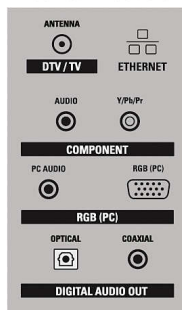

Multimedia Applications

- Multimedia connections: USB memory class device
- Playback Formats: MP3, JPEG Still pictures, H.264/MPEG-4 AVC, MPEG 4 SP/ASP, MPEG1, MPEG2, WMV9/VC1

Tuner/Reception/Transmission

- Aerial Input: 75 ohm F-type
- TV system: ATSC, NTSC
- Video Playback: NTSC
- Tuner bands: UHF, VHF

Connectivity

- Other connections: Ethernet, PC-In VGA, Shared audio mini-jack, Headphone out, Wireless LAN(Built in)
- HDMI features: Deep Color
- EasyLink (HDMI-CEC): One touch play, Power status, System info (menu language), System audio control, System standby, Remote control pass-through
- Audio Output - Digital: Coaxial (cinch), Optical (TOSLINK)
- AV 1: CVBS in, Audio L/R in
- AV 2: YPbPr, Audio mini-jack
- USB: USB 2.0 x 2
- HDMI 1: HDMI (Audio Return Channel), Shared audio mini-jack
- HDMI 2: HDMI, Shared audio mini-jack
- HDMI 3: HDMI, Shared audio mini-jack
- HDMI 4: HDMI, Shared audio mini-jack

Power

- Mains power: 100-220V, 50/60Hz
- Power consumption: 126, TBD W
- Standby power consumption: $\leq 0.5W$
- Ambient temperature: 5°C to 40°C (41°F to 104°F)

Dimensions

- Product weight (lb): 41.91 lb
- Box height (inch): 32.09 inch
- Box width (inch): 55.12 inch
- Box depth (inch): 7.36 inch
- Wall mount compatible: 400 x 400 mm
- Set Width (inch): 44.96 inch
- Set Height (inch): 26.83 inch
- Set Depth (inch): 2.22 inch
- Set width (with stand) (inch): 44.96 inch

rear connectors