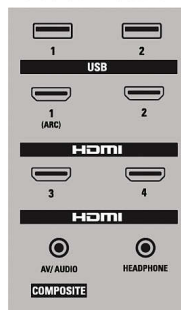

side connectors

- Set depth (with stand) (inch): 9.37 inch
- Set height (with stand) (inch): 26.83 inch
- Product weight (+stand) (lb): 50.75 lb
- Weight incl. Packaging (lb): 59.52

Accessories

- Included accessories: Quick start guide, User Manual, Registration card, Remote Control, Batteries for remote control, Power cord, Tabletop swivel stand, Cable management, Mini-jack to CVBS-L/R cable, Mini-jack to YPbPr cable, Mini-jack to L/R cable