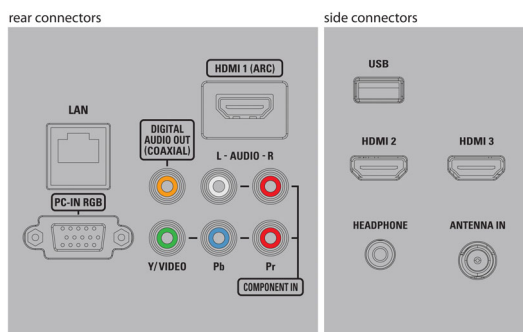

Tuner/Reception/Transmission

- Aerial Input: 75 ohm F-type
- TV system: ATSC, NTSC
- Video Playback: NTSC
- Tuner bands: UHF, VHF

Connectivity

- AV 1: CVBS in, Shared audio L/R in
- AV 2: YPbPr, Shared audio L/R in
- HDMI 1: HDMI, Shared audio L/R in
- HDMI 2: HDMI, Shared audio L/R in
- HDMI 3: HDMI, Shared audio L/R in
- EasyLink (HDMI-CEC): One touch play, Power status, System info (menu language), System audio control, System standby, Remote control pass-through
- Audio Output - Digital: Coaxial (cinch)
- Other connections: Ethernet, PC-In VGA, Wi-Fi(built-in), Headphone out
- USB: USB

Power

- Mains power: 120V/60Hz
- Power consumption: 60 W
- Standby power consumption: < 0.5W
- Ambient temperature: 5°C to 40°C (41°F to 104°F)

Dimensions

- Set dimensions in inch (W x H x D): 35.91 x 21.34 x 2.36 inch
- Set dimensions with stand in inch (W x H x D): 35.91 x 23.13 x 8.43 inch
- Product weight (lb): 18.96
- Product weight (+stand) (lb): 22.05 lb
- Box dimensions in inch (W x H x D): 42.32 x 25.00 x 4.69 inch
- Weight incl. Packaging (lb): 27.12
- VESA wall mount compatible: 300 x 300 mm

Accessories

- Included accessories: Table top stand, Quick start guide, User Manual, Registration card, Remote Control, Batteries for remote control

Issue date 2013-10-25

Version: 5.2.1

12 NC: 8670 001 02222
UPC: 6 09585 23318 8