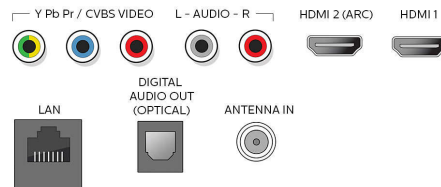

Multimedia Applications

- Multimedia connections: USB memory class device
- Playback Formats: MP3, JPEG Still pictures, MPEG1, MPEG2, H.264/MPEG-4 AVC, H.265/HEVC, AAC, AC3, MPEG4, WAVE

Tuner/Reception/Transmission

- Aerial Input: 75 ohm F-type
- TV system: ATSC, NTSC
- Video Playback: NTSC
- Tuner bands: UHF, VHF

Connectivity

- Other connections: Ethernet, Headphone out, Wireless LAN(Built in)
- EasyLink (HDMI-CEC): One touch play, Power status, System info (menu language), Remote control pass-through, System audio control, System standby
- Audio Output - Digital: Optical (TOSLINK)
- AV 1: Shared audio L/R in, CVBS/YPbPr
- USB: USB
- HDMI 1: Shared audio L/R in, HDMI
- HDMI 2: Shared audio L/R in, HDMI (Audio Return Channel)
- HDMI 3: HDMI, Shared audio L/R in

Power

- Mains power: 120V 50/60Hz
- Power consumption: 90 W
- Standby power consumption: $0.5W$
- Ambient temperature: 5°C to 40°C (41°F to 104°F)

Dimensions

- Product weight (lb): 17.0 lb
- Box height (inch): 25.6 inch
- Box width (inch): 41.7 inch
- Box depth (inch): 6.4 inch
- Wall mount compatible: 300 x 200 mm
- Set Width (inch): 38.1 inch
- Set Height (inch): 22.7 inch
- Set Depth (inch): 3.4 inch
- Set width (with stand) (inch): 38.1 inch
- Set depth (with stand) (inch): 7.3 inch
- Set height (with stand) (inch): 23.9 inch
- Product weight (+stand) (lb): 17.2 lb
- Weight incl. Packaging (lb): 22.5 lb

Connections

Side

Rear

Issue date 2023-12-11

Version: 3.0.2

UPC: 6 09585 25078 9

© 2023 Koninklijke Philips N.V.
All Rights reserved.

Specifications are subject to change without notice.
Trademarks are the property of Koninklijke Philips N.V.
or their respective owners.

www.philips.com