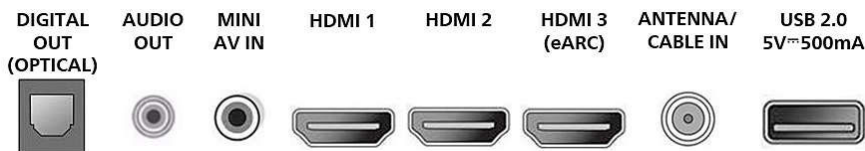

Tuner/Reception/Transmission

- Aerial Input: 75 ohm F-type
- TV system: ATSC, NTSC

- Video Playback: NTSC
- Tuner bands: UHF, VHF

Connectivity

- Number of HDMI connections: 3
- Wireless connection: 802.11n
- Other connections: Digital audio out (optical), CVBS+Audio L/R in, Headphone out
- HDMI features: Audio Return Channel (HDMI 3)
- EasyLink (HDMI-CEC): One touch play, Power status, System info (menu language), System audio control, System standby
- Number of USB 2.0: 1

Power

- Power consumption: 45 W
- Standby power consumption: < 0.5W
- Ambient temperature: 5°C to 40°C (41°F to 104°F)
- Main power: 120V/60Hz

Dimensions

- Product weight (lb): 7.72 lb
- Box height (inch): 20.5 inch
- Box width (inch): 33.5 inch
- Box depth (inch): 5.3 inch
- Wall mount compatible: 100 x 100 mm
- Set Width (inch): 28.7 inch
- Set Height (inch): 17.1 inch
- Set Depth (inch): 3.2 inch
- Set width (with stand) (inch): 28.7 inch
- Set depth (with stand) (inch): 7.1 inch
- Set height (with stand) (inch): 18.9 inch
- Product weight (+stand) (lb): 7.94 lb
- Weight incl. Packaging (lb): 12.13
- Stand width (inch): 22.2 inch

Accessories

- Included: Quick start guide, Remote control, Batteries for remote control, Tabletop Stand, Screws, AV cable adaptor

Network Services

- TV Operating System: Roku OS

Issue date 2024-01-04

Version: 4.4.1

UPC: 6 09585 25575 3

© 2024 Koninklijke Philips N.V.
All Rights reserved.

Specifications are subject to change without notice.
Trademarks are the property of Koninklijke Philips N.V.
or their respective owners.

www.philips.com

* Roku, Roku TV, the Roku logo, and the purple d-pad design are trademarks of Roku, Inc. All other trademarks and logos herein are the property of their respective owners.

* Google and Google Home are trademarks of Google LLC. Third party features and services may be subject to change or removal without notice.

* Apple, Apple Home, AirPlay, HomeKit and Siri are trademarks of Apple Inc., registered in the U.S. and other countries and regions. This Philips Roku TV is compatible with AirPlay 2 and HomeKit, and requires iOS 12.3 or later or macOS 10.14.5 or later.

* Content resolution is based on TV compatibility and may vary by channel. Channels are subject to change, vary by region, and may require payment. Roku search does not work with all channels.

* Payment required for some channels and content. Channels can change and vary by region.