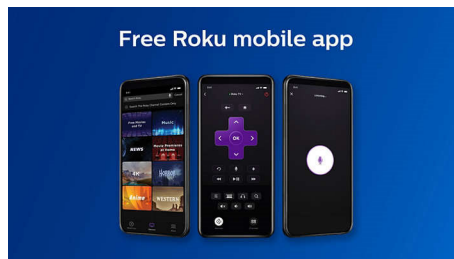

## The Roku Channel

Stream hit movies, TV shows, 150+ live channels, family entertainment and more for free.

## Free Roku mobile app

Use the Roku mobile app as an extra remote. Enjoy private listening, search with your voice or keyboard, and save shows for later.

32PFL6573/F7