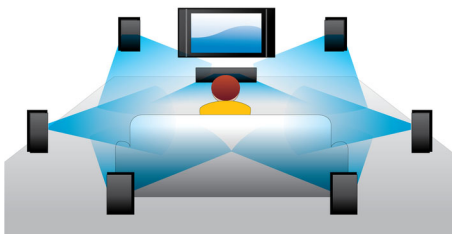

PHILIPS

Highlights

Blu-ray 3D Disc playback

Full HD 3D provides the illusion of depth for a heightened, realistic cinema viewing experience at home. Separate images for the left and right eyes are recorded in 1920 x 1080 full HD quality and alternately played on screen at a high speed. By watching these images through special glasses that are timed to open and close the left and right lenses in synchronisation with the alternating images, the full-HD 3D viewing experience is created.

Dolby TrueHD

Dolby TrueHD delivers the finest sound from your Blu-ray Discs. Audio reproduced is virtually indistinguishable from the studio master, so you hear what the creators intended for you to hear. Dolby TrueHD completes your high definition entertainment experience.