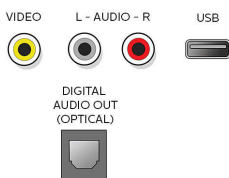

Tuner/Reception/Transmission

- Aerial Input: 75 ohm F-type

- TV system: ATSC, NTSC
- Video Playback: NTSC, ATSC
- Tuner bands: UHF, VHF

Connectivity

- Other connections: Headphone out, Wireless LAN 802.11ac MIMO
- EasyLink (HDMI-CEC): One touch play, Power status, System info (menu language), Remote control pass-through, System audio control, System standby
- Audio Output - Digital: Optical (TOSLINK)
- AV 1: Shared audio L/R in, CVBS in
- USB: USB
- HDMI 1: HDMI (Audio Return Channel)
- HDMI 2: HDMI
- HDMI 3: HDMI

Power

- Mains power: 120V/60Hz
- Power consumption: 75 W
- Standby power consumption: $\leq 0.5W$
- Ambient temperature: 5°C to 40°C (41°F to 104°F)

Dimensions

- Product weight (lb): 14.77 lb
- Box height (inch): 24.9 inch
- Box width (inch): 40.7 inch
- Box depth (inch): 5.6 inch
- Wall mount compatible: 200 x 200 mm
- Set Width (inch): 35.6 inch
- Set Height (inch): 20.9 inch
- Set Depth (inch): 2.9 inch
- Set width (with stand) (inch): 35.6 inch
- Set depth (with stand) (inch): 8.3 inch
- Set height (with stand) (inch): 22.3 inch
- Product weight (+stand) (lb): 15.39 lb
- Weight incl. Packaging (lb): 21.56 lb

Accessories

- Included accessories: Table top stand, Quick start guide, Remote Control, Batteries for remote control, Screws

Network Services

- TV Operating System: Roku OS
- Network Features: Wireless Screencasting

Connections

Side