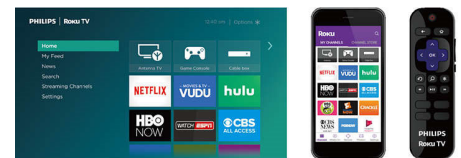

Roku TV

Get to all the things you want to watch, easier with Philips Roku TV. Stream from 500,000 movies and TV episodes you can rent, buy, subscribe to or watch for free. Roku brings simple, intuitive interface for easy navigation. Switching from streaming, to cable, to other devices is as easy as changing a channel. Enjoy convenience of discovering new shows by cross-channel search or voice search via free mobile app for iOS and Android.

16 Watts stereo speakers

16 Watts of clear balanced surround sound