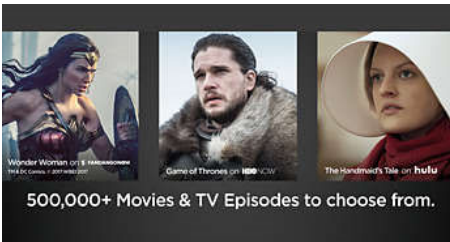

Stream almost anything

Kick back with access to 500,000+ streaming movies and TV episodes across thousands of free and paid channels. Watch blockbusters, hit series, live news, kids' shows, and more. Plus, stream award-winning originals from channels like Netflix and Amazon Prime Video.