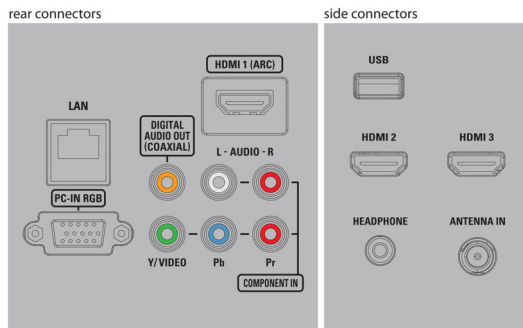

Tuner/Reception/Transmission

- Aerial Input: 75 ohm F-type
- TV system: ATSC, NTSC
- Video Playback: NTSC
- Tuner bands: UHF, VHF

Connectivity

- AV 1: CVBS/YpPr, Shared audio L/R in
- HDMI 1: HDMI, Shared audio L/R in
- HDMI 2: HDMI, Shared audio L/R in
- HDMI 3: HDMI, Shared audio L/R in
- EasyLink (HDMI-CEC): One touch play, Power status, System info (menu language), System audio control, System standby, Remote control pass-through
- Audio Output - Digital: Coaxial (cinch)
- Other connections: Ethernet, PC-In VGA, Wi-Fi(built-in), Headphone out
- USB: USB

Power

- Mains power: 120V, 50/60Hz
- Power consumption: 50 W
- Standby power consumption: < 0.5 W
- Ambient temperature: 5°C to 40°C (41°F to 104°F)

Dimensions

- Set dimensions in inch (W x H x D):

- 28.9 x 17.6 x 3.9 inch
- Product weight (lb): 11.87 lb lb
- Set dimensions with stand in inch (W x H x D): 28.9 x 19.4 x 7.4 inch
- Product weight (+stand) (lb): 13.41 lb
- Box dimensions in inch (W x H x D): 33.3 x 20.6 x 6.4 inch
- Weight incl. Packaging (lb): 16.43 lb
- VESA wall mount compatible: 100 x 100 mm

Accessories

- Included accessories: Table top stand, Quick start guide, User Manual, Remote Control, Batteries for remote control

Issue date 2016-05-11

Version: 1.1.1

12 NC: 8670 001 18417
UPC: 6 09585 24407 8