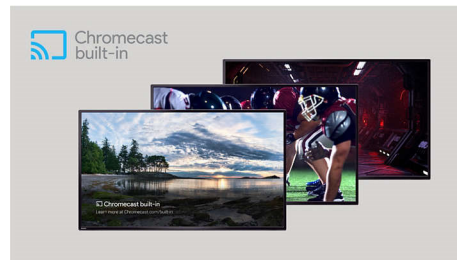

Chromecast Built-in

Put your small screen on your big screen. Simply use your mobile device to cast your favorite shows, movies, music, sports, games, and more on your TV.