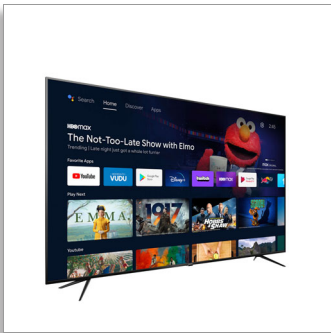

Philips
5000 series Android TV

75" Android TV
4K Ultra HD 2160p
Chromecast
Built-in Google Assistant

75PFL5604

Watch what you love, control it with your voice

4K UltraHD Android TV

The Philips Android TV brings great content to you, so you can spend less time browsing and more time watching. Just pick from the personalized recommendations from Google Play, YouTube, Netflix, and other apps directly on your TV screen.

Enjoy the beauty of 4K Ultra HD

- HDR10 supported — See more of that the director intended
- Bright 4K LED TV with vibrant HDR picture

PHILIPS

5000 series Android TV
75" Android TV 4K Ultra HD 2160p, Chromecast, Built-in Google Assistant

Specifications

Picture/Display

- Aspect ratio: Widescreen(16:9)
- Contrast ratio (typical): 1000:1
- Response time (typical): 9.5 ms
- Diagonal screen size (inch): 75 inch
- Diagonal screen size (metric): 190.5 cm
- Backlight: LED
- Panel resolution: 3840x2160p
- Picture enhancement: Digital Noise Reduction, MPEG artifact reduction, Dynamic contrast, HDR10
- Visible screen diagonal (inch): 74.5 inch
- Display screen type: LCD UltraHD Display
- Viewing angle: 178° (H) / 178° (V)