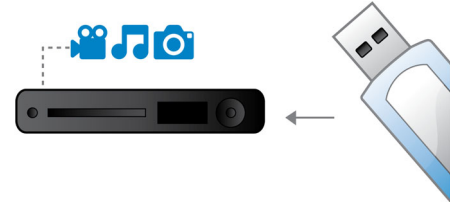

- USB Media Link for media playback from USB flash drives

PHILIPS

Highlights

Progressive Scan

Progressive Scan doubles the vertical resolution of the image resulting in a noticeably sharper picture. Instead of sending a field comprising the odd lines to the screen first, followed by the field with the even lines, both fields are written at one time. A full image is created instantaneously, using the maximum resolution. At such a speed, your eye perceives a sharper picture with no line structure.

ProReader Drive

ProReader Drive lets you enjoy your movies and videos worry-free. Even when old discs get smudgy or scratched, you can rest assured that they will play right through from start to end - without any sign that they have been damaged. Using state-of-the-art technology, ProReader Drive converts weak analog signals into robust digital ones, extracting information that allows less-than-perfect discs to play smoothly through. Together with its ability to read

virtually any video format, ProReader Drive gives you the unbeatable assurance that whatever you pop in will most definitely play.

USB Media Link

The Universal Serial Bus or USB is a protocol standard that is conveniently used to link PCs, peripherals and consumer electronic equipment. With USB Media Link, all you have to do is plug in your USB device, select the movie, music or photo and play away.