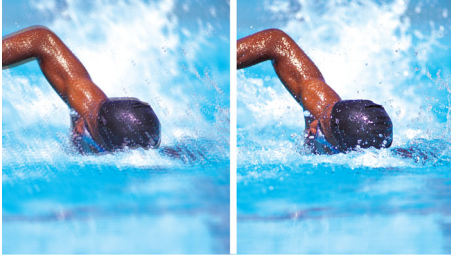

- USB Media Link for media playback from USB flash drives

PHILIPS

Highlights

Progressive Scan

Progressive Scan doubles the vertical resolution of the image resulting in a noticeably sharper picture. Instead of sending a field comprising the odd lines to the screen first, followed by the field with the even lines, both fields are written at one time. A full image is created instantaneously, using the maximum resolution. At such a speed, your eye perceives a sharper picture with no line structure.