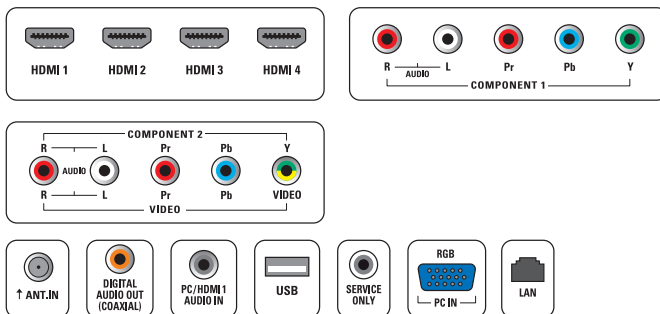

Convenience

- Child Protection: Child Lock+Parental Control
- Clock: On main display, Sleep Timer

- Ease of Installation: Autostore
- Ease of Use: 4 favorite lists, Auto Volume Leveller (AVL), Channel list, Settings assistant Wizard, Side Control
- Remote Control: TV
- Screen Format Adjustments: 4:3, Movie expand 14:9, Movie expand 16:9, Super Zoom, Widescreen, unscaled (1080p dot by dot), Automatic
- Multimedia: Net TV services, auto slideshow

Multimedia Applications

- Multimedia connections: USB memory class device
- Playback Formats: MP3, JPEG Still pictures

Tuner/Reception/Transmission

- Aerial Input: 75 ohm F-type
- TV system: ATSC, NTSC
- Video Playback: NTSC
- Tuner bands: UHF, VHF

Connectivity

- AV 1: Audio L/R in, YPbPr
- AV 2: Audio L/R in, YPbPr, CVBS in
- Audio Output - Digital: Coaxial (cinch)
- HDMI 1: HDMI
- HDMI 2: HDMI
- HDMI 3: HDMI
- HDMI 4: HDMI
- Other connections: Ethernet, PC Audio in, PC-In VGA, Service connector
- USB: USB
- EasyLink (HDMI-CEC): One touch play, Power status, System info (menu language), System audio control, System standby, Remote control pass-through

Power

- Ambient temperature: 5°C to 35°C (41°F to 95°F)
- Mains power: 120V/60Hz
- Power consumption: 305 W
- Standby power consumption: < 0.1 W

Dimensions

- Set dimensions in inch (W x H x D): 52.28 x 32.08 x 3.46 inch
- Set dimensions with stand in inch (W x H x D): 52.28 x 34.37 x 13.39 inch
- Product weight (lb): 61.73

Issue date 2014-03-14

Version: 2.1.1

12 NC: 8670 000 60523
UPC: 6 09585 18626 2

© 2014 Koninklijke Philips N.V.
All Rights reserved.

Specifications are subject to change without notice.
Trademarks are the property of Koninklijke Philips N.V.
or their respective owners.

www.philips.com