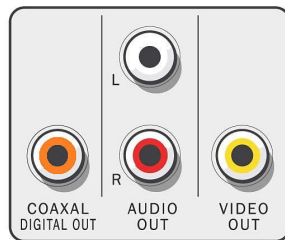

Issue date 2023-12-11

Version: 7.3.1

UPC: 6 09585 25024 6

© 2023 Koninklijke Philips N.V.
All Rights reserved.

Specifications are subject to change without notice.
Trademarks are the property of Koninklijke Philips N.V.
or their respective owners.

www.philips.com