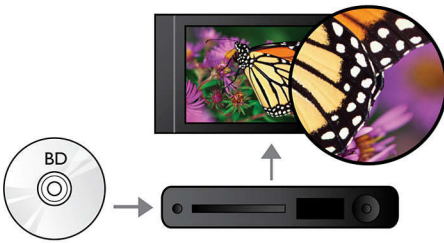

Hear more

- Dolby TrueHD and DTS-HD for high fidelity 7.1 surround sound

Engage more

- Enjoy all your movies and music from CD and DVD
- Ethernet port for convenient software upgrades
- EasyLink to control all HDMI CEC devices via a single remote
- BD-Live (Profile 2.0) to enjoy online Blu-ray bonus content
- SD Card Link plays music and photos from SD cards

PHILIPS

Highlights

BD-Live (Profile 2.0)

BD-Live opens up your world of high definition even further. Receive up-to-date content just by connecting your Blu-ray Disc player to the internet. Exciting new things like exclusive downloadable content, live events, live chats, gaming and on-line shopping all await you. Ride the high definition wave with Blu-ray Disc playback and BD-Live

Blu-ray Disc playback

Blu-ray Discs have the capacity to carry high definition data, along with pictures in the 1920 x 1080 resolution that defines full high definition images. Scenes come to life as details leap at you, movements smoothen and images turn crystal clear. Blu-ray also delivers uncompressed surround sound - so your audio experience becomes unbelievably real. The high storage capacity of Blu-ray Discs also allow a host of interactive possibilities to be built in. Seamless navigation during playback and other exciting

features like pop-up menus bring a whole new dimension to home entertainment.

Deep Color

The real world is not limited by colors - practically any hue can occur in any shade, in any luminosity. What you see on your TV screen is a different matter, so images often don't look true to life. Deep Color recreates the natural world on your TV screen, bringing to you the millions and millions of colors that occur in reality - and launching your viewing experience to new heights.