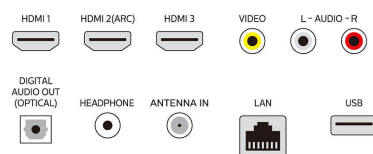

- Aerial Input: 75 ohm F-type
- TV system: ATSC, NTSC
- Video Playback: NTSC
- Tuner bands: UHF, VHF

Connectivity

- Other connections: Ethernet, Headphone out, Wireless LAN 802.11ac MIMO
- EasyLink (HDMI-CEC): One touch play, Power status, System info (menu language), Remote control pass-through, System audio control, System standby
- HDCP2.3: Yes on all HDMI
- Bluetooth version: 5.0
- Audio Output - Digital: Optical (TOSLINK)
- AV 1: Audio L/R in, CVBS in
- USB: USB 2.0
- HDMI 1: HDMI
- HDMI 2: HDMI(ARC)
- HDMI 3: HDMI

Power

- Mains power: 120V/60Hz
- Power consumption: 95 W
- Standby power consumption: $\leq 0.5W$
- Ambient temperature: 5°C to 40°C (41°F to 104°F)

Dimensions

- Product weight (lb): 16.98 lb
- Box height (inch): 25.8 inch
- Box width (inch): 42.2 inch
- Box depth (inch): 6.0 inch
- Wall mount compatible: 300 x 200 mm
- Set Width (inch): 38.2 inch
- Set Height (inch): 22.2 inch
- Set Depth (inch): 3.6 inch
- Set width (with stand) (inch): 38.2 inch
- Set depth (with stand) (inch): 8.1 inch
- Set height (with stand) (inch): 24.1 inch
- Product weight (+stand) (lb): 17.20 lb
- Weight incl. Packaging (lb): 22.93 lb
- Stand width (inch): 30.7 inch

Accessories

- Included accessories: Table top stand, Quick start guide, Remote Control, Screws, Batteries for remote control, Caution sheet, Safety warranty

- sheet
- Power cord: 59 inch

Android TV Services

- OS: Android Pie

Connections

Rear

Issue date 2023-11-03

Version: 2.4.1

UPC: 6 09585 25400 8

© 2023 Koninklijke Philips N.V.
All Rights reserved.

Specifications are subject to change without notice.
Trademarks are the property of Koninklijke Philips N.V.
or their respective owners.

www.philips.com

* Google, Android TV, Chromecast built-in, Google Duo and other marks are trademarks of Google LLC

* Netflix streaming membership required. See www.netflix.com/TermsOfUse

* 1 External camera and microphone required

* 2 requires compatible smart home products

* USB recording for digital channels only, recordings may be limited by broadcast copy protection. Country and channel restrictions may apply.

* USB multimedia playback requires third-party app installation. Please visit the Google Play Store for more details, including app availability for your country.