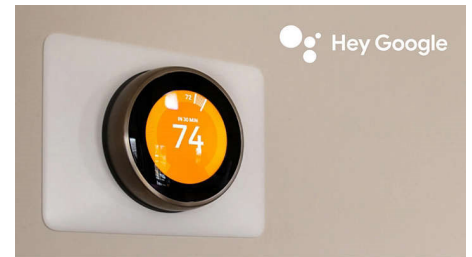

Chromecast Built-in

Put your small screen on your big screen. Simply use your mobile device to cast your favorite shows, movies, music, sports, games, and more on your TV.

Google Duo

Your favorite faces, now on the big screen. Catch up with your friends and family, right on the big screen. With Google Duo on Philips Android TV, you can initiate one-on-one and group calls conveniently from your TV. Download Duo from Google Play, plug your favorite webcam into your TV, and see more of your loved ones.

Smart Home Devices

Use your voice to create the perfect viewing environment. Control smart home devices throughout your home. Adjust room temperature, lighting, or control other connected devices.*2

Hey Google