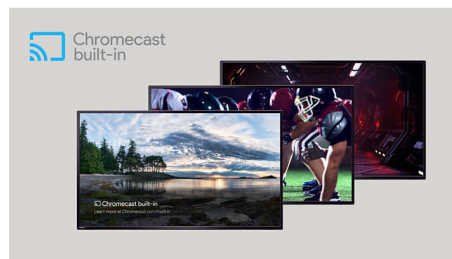

Chromecast Built-in

Put your small screen on your big screen. Simply use your mobile device to cast your favorite shows, movies, music, sports, games, and more on your TV.