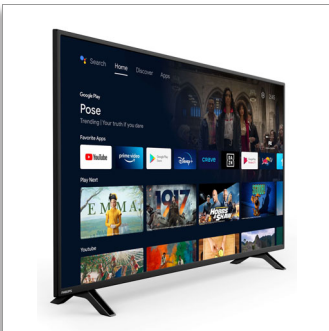

Philips
5700 series 4K UltraHD
LED Android TV

43" Android TV
4K UHD 2160p
Chromecast
Built-in Google Assistant

43PFL5766

Watch what you love, control it with your voice

4K UltraHD Android TV

The Philips Android TV brings great content to you, so you can spend less time browsing and more time watching. Just pick from the personalized recommendations from Google Play, YouTube, Netflix, and other apps directly on your TV screen.