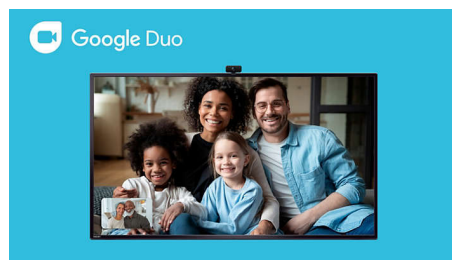

Google Play

Google Play is your entertainment unbound. Download all your favorite music, movies, TV shows, and games all in one place. Choose from 5000+ apps on the Google Play Store and enjoy them with easy access from your personally customized Android TV home screen.

Chromecast Built-in

Put your small screen on your big screen. Simply use your mobile device to cast your favorite shows, movies, music, sports, games, and more on your TV.

Google Duo

Your favorite faces, now on the big screen. Catch up with your friends and family, right on the big screen. With Google Duo on Philips Android TV, you can initiate one-on-one and group calls conveniently from your TV. Download Duo from Google Play, plug your favorite webcam into your TV, and see more of your loved ones.