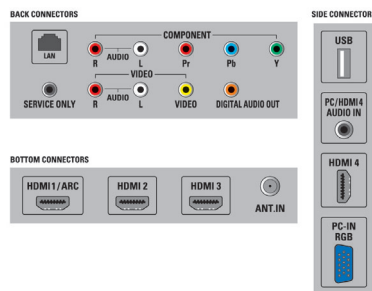

Connectivity

- AV 1: Audio L/R in, YPbPr in
- AV 2: Audio L/R in, CVBS in
- HDMI 1: HDMI (Audio Return Channel)
- HDMI 2: HDMI
- HDMI 3: HDMI
- HDMI 4: HDMI, Audio in
- USB: USB(photo,music,movie)
- Audio Output - Digital: Coaxial (cinch)
- Other connections: Ethernet, PC Audio in, PC-In VGA, Service connector
- EasyLink (HDMI-CEC): One touch play, Power status, System info (menu language), Remote control pass-through, System audio control, System standby

Power

- Mains power: 120V/60 Hz
- Power consumption: 150 W

- Standby power consumption: < 0.15 W
- Ambient temperature: 5°C to 35°C (41°F to 95°F)

Dimensions

- Set dimensions in inch (W x H x D): 42.83 x 25.94 x 1.65 inch
- Set dimensions with stand in inch (W x H x D): 42.83 x 27.85 x 10.08 inch
- Product weight (lb): 34.17 lb
- Product weight (+stand) (lb): 39.90 lb
- Box dimensions in inch (W x H x D): 51.02 x 31.02 x 6.93 inch
- Weight incl. Packaging (lb): 48.06 lb
- VESA wall mount compatible: 400 x 400 mm

Accessories

- Included accessories: Table top stand, Power cord, Quick start guide, User Manual, Registration card, Remote Control, Batteries for remote control, Cable ties

Issue date 2012-03-02

Version: 4.2.2