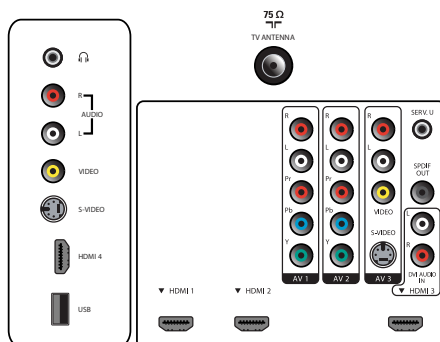

- Remote Control: TV
- Screen Format Adjustments: 4:3, Auto Format, Movie expand 14:9, Movie expand 16:9, Super Zoom, Widescreen, unscanned (1080p dot by dot)

Multimedia Applications

- Multimedia connections: USB memory class device
- Playback Formats: MP3, JPEG Still pictures

Tuner/Reception/Transmission

- Aerial Input: 75 ohm F-type
- TV system: ATSC, NTSC
- Video Playback: NTSC
- Cable: Unscrambled Digital Cable -QAM
- Tuner bands: Hyperband, S-Channel, UHF, VHF

Connectivity

- AV 1: Audio L/R in, YPbPr
- AV 2: Audio L/R in, YPbPr
- AV 3: Audio L/R in, CVBS in, S-Video in
- Front / Side connections: HDMI, S-video in, CVBS in, Audio L/R in, Headphone Out, USB
- Audio Output - Digital: Coaxial (cinch)
- HDMI 1: HDMI v1.3
- HDMI 2: HDMI v1.3
- HDMI 3: HDMI v1.3, Analog audio L/R in
- EasyLink (HDMI-CEC): One touch play, Power status, System info (menu language), System audio control, System standby

Power

- Ambient temperature: 5 °C to 40 °C
- Mains power: 110-240V, 50-60Hz
- Power consumption: 275 W
- Standby power consumption: < 1 W

Dimensions

- Set dimensions in inch (W x H x D): 45.28 x 28.87 x 4.10 inch
- Set dimensions with stand in inch (W x H x D): 45.28 x 31.40 x 12.20 inch
- Weight incl. Packaging (lb): 90.39
- Product weight (lb): 59.92
- Product weight (+stand) (lb): 74.82 lb
- Box dimensions in inch (W x H x D): 50.55 x 32.87 x 15.04 inch
- VESA wall mount compatible: 400 x 400 mm

Issue date 2014-03-14

Version: 4.5.57

12 NC: 8670 000 47561
UPC: 6 09585 16269 3

© 2014 Koninklijke Philips N.V.
All Rights reserved.

Specifications are subject to change without notice.
Trademarks are the property of Koninklijke Philips N.V.
or their respective owners.

www.philips.com

Accessories

- Included accessories: Table top stand, Power cord, Quick start guide, User Manual, Registration card, Remote Control