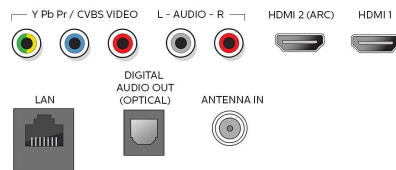

- Other connections: Ethernet, Headphone out, Wireless LAN 802.11ac MIMO
- EasyLink (HDMI-CEC): One touch play, Power status, System info (menu language), Remote control pass-through, System audio control, System standby
- Audio Output - Digital: Optical (TOSLINK)
- AV 1: Shared audio L/R in, CVBS/YPbPr
- USB: USB
- HDMI 1: Shared audio L/R in, HDMI
- HDMI 2: Shared audio L/R in, HDMI (Audio Return Channel)
- HDMI 3: HDMI, Shared audio L/R in

Power

- Mains power: 120V/60Hz
- Power consumption: 135 W
- Standby power consumption: < 0.5W
- Ambient temperature: 5°C to 40°C (41°F to 104°F)

Dimensions

- Product weight (lb): 24.0 lb
- Box height (inch): 32.0 inch
- Box width (inch): 55.7 inch
- Box depth (inch): 6.4 inch
- Wall mount compatible: 300 x 300 mm
- Set Width (inch): 48.7 inch
- Set Height (inch): 28.2 inch
- Set Depth (inch): 3.7 inch
- Set width (with stand) (inch): 48.7 inch

- Set depth (with stand) (inch): 9.0 inch
- Set height (with stand) (inch): 30.1 inch
- Product weight (+stand) (lb): 23.4 lb
- Weight incl. Packaging (lb): 33.3 lb

Accessories

- Included accessories: Table top stand, Quick start guide, User Manual, Remote Control, Batteries for remote control, Screws
- Power cord: 59.05 inch

Network Services

- NetTV Apps: Netflix, Vudu, Vewd browser, YouTube, Pandora, Vewd app store, Youtube TV, Showtime Streaming
- Network Features: Home Network, Wireless Screencasting

Connections

Side

Rear

Issue date 2023-12-11

Version: 3.1.1

UPC: 6 09585 25177 9

© 2023 Koninklijke Philips N.V.
All Rights reserved.

Specifications are subject to change without notice.
Trademarks are the property of Koninklijke Philips N.V.
or their respective owners.

www.philips.com