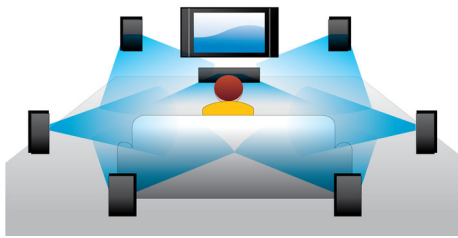

PHILIPS

Blu-ray Disc/ DVD player
3D playback

Highlights

Blu-ray 3D Disc playback

Full HD 3D provides the illusion of depth for a heightened, realistic cinema viewing experience at home. Separate images for the left and right eyes are recorded in 1920 x 1080 full HD quality and alternately played on screen at a high speed. By watching these images through special glasses that are timed to open and close the left and right lenses in synchronization with the alternating images, the full-HD 3D viewing experience is created.

Dolby TrueHD

Dolby TrueHD deliver the finest sound from your Blu-ray Discs. Audio reproduced is virtually indistinguishable from the studio master, so you hear what the creators intended for you to hear. Dolby TrueHD complete your high definition entertainment experience.