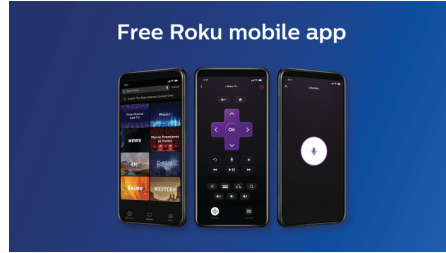

Enlarge your viewing experience

- 720p High Definition Resolution for ultra-sharp images
- 120 PMR delivers unprecedented motion sharpness to your TV

A simple way to watch what you love

- More than a smart TV - a better TV
- Fast and easy search across top channels
- 500,000+ Movies & TV episodes
- Free Roku mobile app for iOS and Android
- Watch. Listen. Share. AirPlay lets you do it all.
- Free Streaming on The Roku Channel
- Works with popular voice assistants

Enjoy a world of connectivity

- Wireless LAN 802.11ac for seamless streaming

Highlights

Roku TV

Smart performance at a great value. A simpler, smarter and totally entertaining TV with built-in features to stream, watch live, and more.

Fast and Easy Search

Search by title, actor or director to see where to stream your favorite shows for free or at the lowest price.

Free Roku mobile app

Turn your iOS® or Android™ device into the ultimate streaming companion. Whether you need a second remote or want more features and functionality, the Roku mobile app makes it fun and easy to control your Roku TV. Search with your keyboard, use voice search, enjoy private listening with up to three friends, cast to your TV, and more.