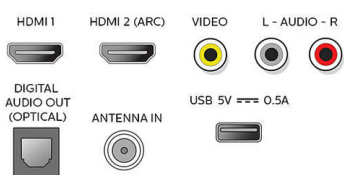

Tuner/Reception/Transmission

Aerial Input: 75 ohm F-type
TV system: ATSC, NTSC
Video Playback: NTSC, ATSC
Tuner bands: UHF, VHF

Connectivity

Number of HDMI connections: 2
Other connections: Digital audio out (optical), CVBS+Audio L/R in
Wireless connection: 802.11n
EasyLink (HDMI-CEC): One touch play, Power status, System info (menu language), System audio control, System standby
HDMI features: Audio Return Channel (HDMI 2)
Number of USB 2.0: 1

Power

Ambient temperature: 5°C to 40°C (41°F to 104°F)
Power consumption: 50 W
Standby power consumption: < 0.5W
Main power: 120V/60Hz

Dimensions

Set dimensions in inch (W x H x D): 29.1 x 17.5 x 2.6 inch
Product weight (lb): 8.93 lb
Set dimensions with stand in inch (W x H x D): 29.1 x 18.3 x 6.7 inch
Stand width (inch): 17.8 inch
Product weight (+stand) (lb): 9.15 lb
Box dimensions in inch (W x H x D): 31.1 x 19.9 x 4.5 inch
Weight incl. Packaging (lb): 11.79 lb
Wall mount compatible: 200 x 100 mm

Accessories

Included: Quick start guide, Remote control, Batteries for remote control, Tabletop Stand, Screws

Network Services

TV Operating System: Roku OS

Connections

Rear

* Roku, Roku TV and the Roku logo are the trademarks or registered trademarks of Roku, Inc. All other trademarks and logos herein are the property of their respective owners.