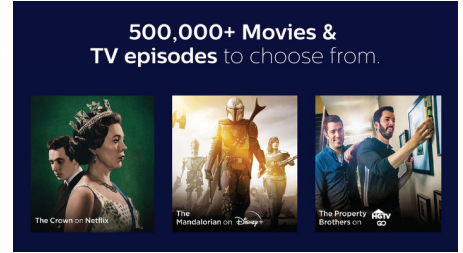

500,000+ Movies & TV episodes

Roku TV makes it easier to get more from your TV. Choose from 500,000+ movies and TV episodes from across streaming services.