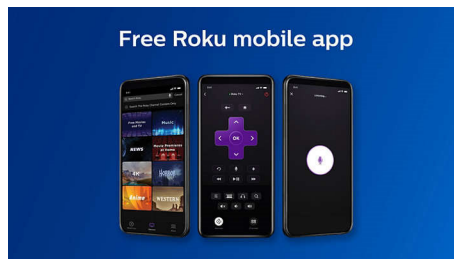

Simple home screen

Quickly access your cable box, satellite, HDTV antenna, and favorite streaming channels—all from your home screen.

4K Ultra HD with HDR10

Experience extraordinary picture quality with UHD resolution, combined with HDR for unbelievably colors.

500,000+ movies & TV episodes

Get more from your TV. Choose from a large selection of entertainment across popular streaming services.

Works with Apple AirPlay

Effortlessly stream videos, photos, music, and more from your Apple device to your TV with AirPlay.

Fast and easy search

Search by title, actor, or director to see where to stream your favorite shows for free or at the lowest price.

Free Roku mobile app

Use the Roku mobile app as an extra remote. Enjoy private listening, search with your voice or keyboard, and save shows for later.