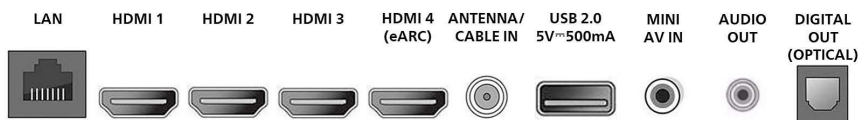

Tuner/Reception/Transmission

- Aerial Input: 75 ohm F-type
- TV system: ATSC, NTSC
- Video Playback: NTSC
- Tuner bands: UHF, VHF

Connectivity

- Number of HDMI connections: 4
- Wireless connection: Wireless LAN (802.11ac)
- Other connections: Headphone out, Ethernet, Wireless LAN 802.11ac, CVBS+Audio L/R in, Digital audio out (optical)
- HDMI features: Audio Return Channel (ARC)
- EasyLink (HDMI-CEC): One touch play, Power status, System info (menu language), System audio control, System standby
- Audio Output - Digital: Optical (TOSLINK)
- USB: USB 2.0
- Number of USB 2.0: 1

Power

- Power consumption: 250 W
- Standby power consumption: < 0.5 W
- Ambient temperature: 5°C to 40°C (41°F to 104°F)
- Main power: 120V/60Hz

Dimensions

- Product weight (lb): 48.5 lb
- Box height (inch): 40.5 inch
- Box width (inch): 72.0 inch
- Box depth (inch): 7.5 inch
- Wall mount compatible: 400 x 300 mm
- Set Width (inch): 62.1 inch
- Set Height (inch): 34.8 inch
- Set Depth (inch): 3.5 inch
- Set width (with stand) (inch): 62.1 inch
- Set depth (with stand) (inch): 14.4 inch
- Set height (with stand) (inch): 37.7 inch
- Product weight (+stand) (lb): 49.8 lb
- Weight incl. Packaging (lb): 71.2
- Stand width (inch): 52.1 inch

Accessories

- Included: Batteries for remote control, Quick start guide, Remote control, Screws, Tabletop Stand, AV cable adaptor

Network Services

- TV Operating System: Roku OS

Issue date 2023-12-15

Version: 6.6.1

UPC: 6 09585 25546 3

© 2023 Koninklijke Philips N.V.
All Rights reserved.

Specifications are subject to change without notice.
Trademarks are the property of Koninklijke Philips N.V.
or their respective owners.

www.philips.com

* Roku, Roku TV, the Roku logo, and the purple d-pad design are trademarks of Roku, Inc. All other trademarks and logos herein are the property of their respective owners.

* Google and Google Home are trademarks of Google LLC. Third party features and services may be subject to change or removal without notice.

* Apple, Apple Home, AirPlay, HomeKit and Siri are trademarks of Apple Inc., registered in the U.S. and other countries and regions. This Philips Roku TV is compatible with AirPlay 2 and HomeKit, and requires iOS 12.3 or later or macOS 10.14.5 or later.

* Content resolution is based on TV compatibility and may vary by channel. Channels are subject to change, vary by region, and may require payment. Roku search does not work with all channels.

* Payment required for some channels and content. Channels can change and vary by region.