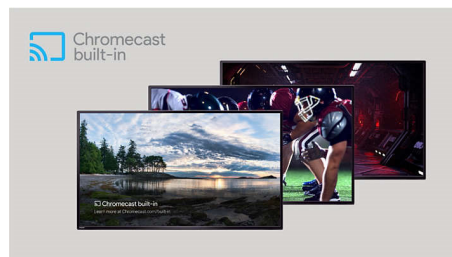

Chromecast Built-in

Put your small screen on your big screen. Simply use your mobile device to cast your favorite shows, movies, music, sports, games, and more on your TV.