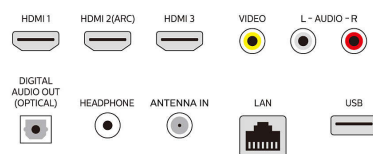

- Aerial Input: 75 ohm F-type
- TV system: ATSC, NTSC
- Video Playback: NTSC
- Tuner bands: UHF, VHF

Connectivity

- Other connections: Ethernet, Headphone out, Wireless LAN 802.11ac MIMO
- EasyLink (HDMI-CEC): One touch play, Power status, System info (menu language), Remote control pass-through, System audio control, System standby
- HDCP2.3: Yes on all HDMI
- Bluetooth version: 5.0
- Audio Output - Digital: Optical (TOSLINK)
- AV 1: Audio L/R in, CVBS in
- USB: USB 2.0
- HDMI 1: HDMI
- HDMI 2: HDMI(ARC)
- HDMI 3: HDMI

Power

- Mains power: 120V/60Hz
- Power consumption: 230 W
- Standby power consumption: $\leq 0.5W$
- Ambient temperature: 5°C to 40°C (41°F to 104°F)

Dimensions

- Product weight (lb): 33.29 lb
- Box height (inch): 37.6 inch
- Box width (inch): 65.2 inch
- Box depth (inch): 7.3 inch
- Wall mount compatible: 400 x 300 mm
- Set Width (inch): 57.8 inch
- Set Height (inch): 33.4 inch
- Set Depth (inch): 3.5 inch
- Set width (with stand) (inch): 57.8 inch
- Set depth (with stand) (inch): 10.9 inch
- Set height (with stand) (inch): 35.9 inch
- Product weight (+stand) (lb): 33.73 lb
- Weight incl. Packaging (lb): 49.38
- Stand width (inch): 50.6 inch

Accessories

- Included accessories: Table top stand, Caution sheet, Safety warranty sheet, Quick start guide, Remote Control, Screws, Batteries for remote

- control
- Power cord: 59 inch

Android TV Services

- OS: Android Pie

Connections

Rear

Issue date 2023-11-03

Version: 2.7.1

UPC: 6 09585 25397 1

© 2023 Koninklijke Philips N.V.
All Rights reserved.

Specifications are subject to change without notice.
Trademarks are the property of Koninklijke Philips N.V.
or their respective owners.

www.philips.com

* Google, Android TV, Chromecast built-in, Google Duo and other marks are trademarks of Google LLC

* Netflix streaming membership required. See www.netflix.com/TermsOfUse

* 1 External camera and microphone required

* 2 requires compatible smart home products

* USB recording for digital channels only, recordings may be limited by broadcast copy protection. Country and channel restrictions may apply.

* USB multimedia playback requires third-party app installation. Please visit the Google Play Store for more details, including app availability for your country.