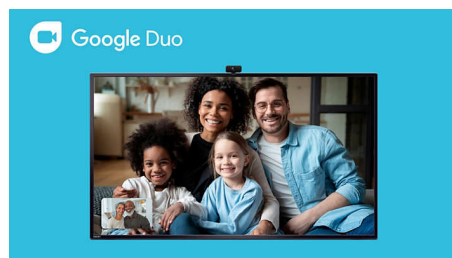

Google Play

Google Play is your entertainment unbound. Download all your favorite music, movies, TV shows, and games all in one place. Choose from 5000+ apps on the Google Play Store and enjoy them with easy access from your personally customized Android TV home screen.

Chromecast Built-in

Put your small screen on your big screen. Simply use your mobile device to cast your favorite shows, movies, music, sports, games, and more on your TV.

Google Duo

Your favorite faces, now on the big screen. Catch up with your friends and family, right on the big screen. With Google Duo on Philips Android TV, you can initiate one-on-one and group calls conveniently from your TV. Download Duo from Google Play, plug your favorite webcam into your TV, and see more of your loved ones.