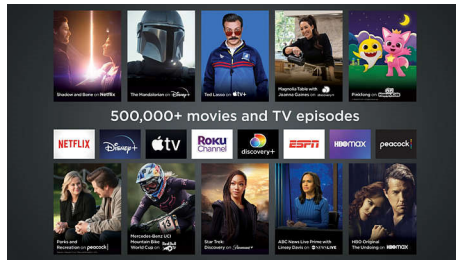

Perfect Motion Rate

Unprecedented motion sharpness for sports, movies, or any fast-paced scenery with incredible clarity.

Sleek borderless design

With an elegant stand and 3-sided borderless display, enhance the look of any room with this sleek TV.

500,000+ movies & TV episodes

Get more from your TV. Choose from a large selection of entertainment across popular streaming services.

The Roku Channel

Stream hit movies, TV shows, 350+ live channels, family entertainment and more for free.