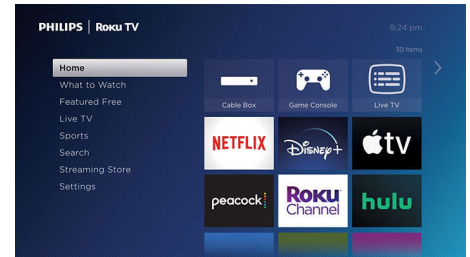

Simple home screen

Quickly access your cable box, satellite, HDTV antenna, and favorite streaming channels—all from your home screen.