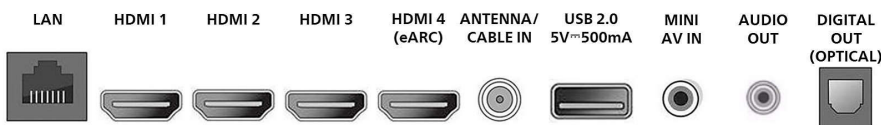

- Aerial Input: 75 ohm F-type
- TV system: ATSC, NTSC
- Video Playback: NTSC
- Tuner bands: UHF, VHF

Connectivity

- Number of HDMI connections: 4
- Wireless connection: Wireless LAN (802.11ac)
- Other connections: Headphone out, Ethernet, Wireless LAN 802.11ac, CVBS+Audio L/R in, Digital audio out (optical)
- HDMI features: Audio Return Channel (ARC), Audio Return Channel (HDMI 4)
- EasyLink (HDMI-CEC): One touch play, Power status, System info (menu language), System audio control, System standby
- Audio Output - Digital: Optical (TOSLINK)
- USB: USB 2.0
- Number of USB 2.0: 1

Power

- Power consumption: 90 W
- Standby power consumption: $0.5W$
- Ambient temperature: 5°C to 40°C (41°F to 104°F)
- Main power: 120V/60Hz

Dimensions

- Product weight (lb): 15.87 lb
- Box height (inch): 25.7 inch
- Box width (inch): 45.4 inch
- Box depth (inch): 6.1 inch
- Wall mount compatible: 300 x 300 mm
- Set Width (inch): 38.1 inch
- Set Height (inch): 22.3 inch
- Set Depth (inch): 3.7 inch
- Set width (with stand) (inch): 38.1 inch
- Set depth (with stand) (inch): 8.5 inch
- Set height (with stand) (inch): 24.1 inch
- Product weight (+stand) (lb): 16.09 lb
- Weight incl. Packaging (lb): 23.37
- Stand width (inch): 31.40 inch

Accessories

- Included: Quick start guide, Remote control, Batteries for remote control, Tabletop Stand, Screws, AV cable adaptor

Network Services

- TV Operating System: Roku OS

Issue date 2023-12-15

© 2023 Koninklijke Philips N.V.
All Rights reserved.

Version: 3.2.1

Specifications are subject to change without notice.
Trademarks are the property of Koninklijke Philips N.V.
or their respective owners.

UPC: 6 09585 25576 0

www.philips.com

* Roku, Roku TV, the Roku logo, and the purple d-pad design are trademarks of Roku, Inc. All other trademarks and logos herein are the property of their respective owners.

* Google and Google Home are trademarks of Google LLC. Third party features and services may be subject to change or removal without notice.

* Apple, Apple Home, AirPlay, HomeKit and Siri are trademarks of Apple Inc., registered in the U.S. and other countries and regions. This Philips Roku TV is compatible with AirPlay 2 and HomeKit, and requires iOS 12.3 or later or macOS 10.14.5 or later.

* Content resolution is based on TV compatibility and may vary by channel. Channels are subject to change, vary by region, and may require payment. Roku search does not work with all channels.

* Payment required for some channels and content. Channels can change and vary by region.