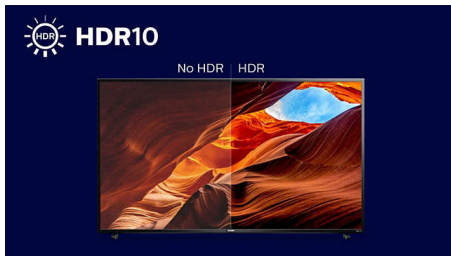

Simple home screen

Quickly access your cable box, satellite, HDTV antenna, and favorite streaming channels—all from your home screen.

4K Ultra HD with HDR10

Experience extraordinary picture quality with UHD resolution, combined with HDR for unbelievably colors.