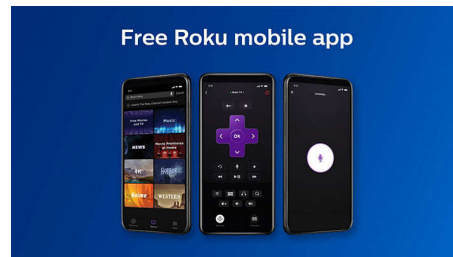

Simple home screen

Quickly access your cable box, satellite, HDTV antenna, and favorite streaming channels—all from your home screen.

4K Ultra HD with HDR10

Experience extraordinary picture quality with UHD resolution, combined with HDR for unbelievably colors.

500,000+ movies & TV episodes

Get more from your TV. Choose from a large selection of entertainment across popular streaming services.

Works with Apple AirPlay

Effortlessly stream videos, photos, music, and more from your Apple device to your TV with AirPlay.

Fast and easy search

Search by title, actor, or director to see where to stream your favorite shows for free or at the lowest price.

Free Roku mobile app

Use the Roku mobile app as an extra remote. Enjoy private listening, search with your voice or keyboard, and save shows for later.